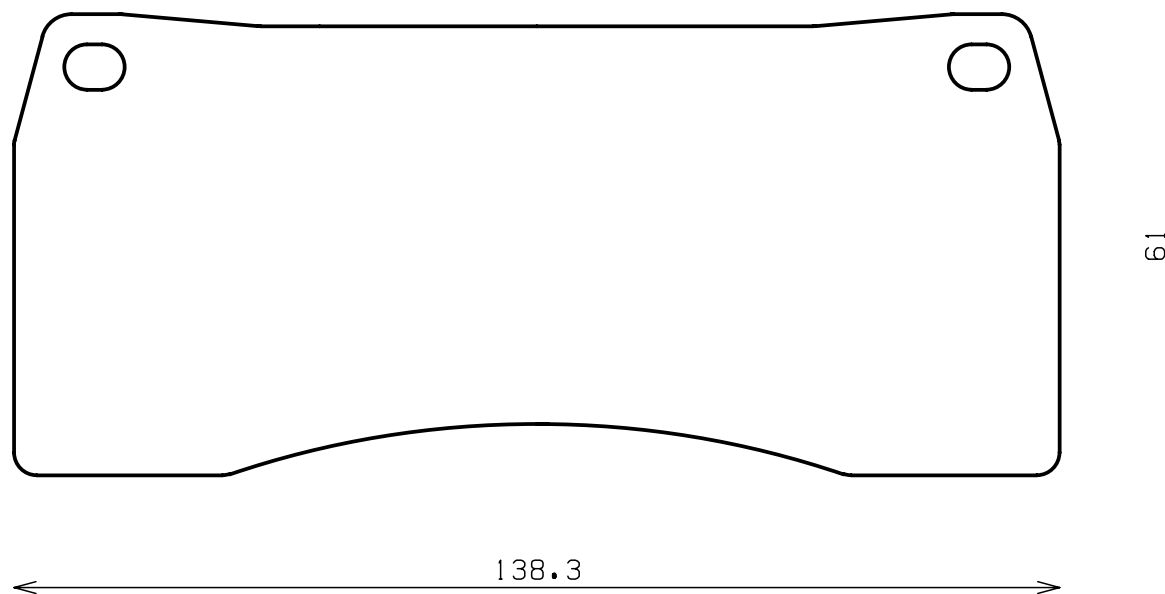

Caliper Brand : ENDLESS

ENDLESS®

Thickness : 18.0

Part No : RCP052