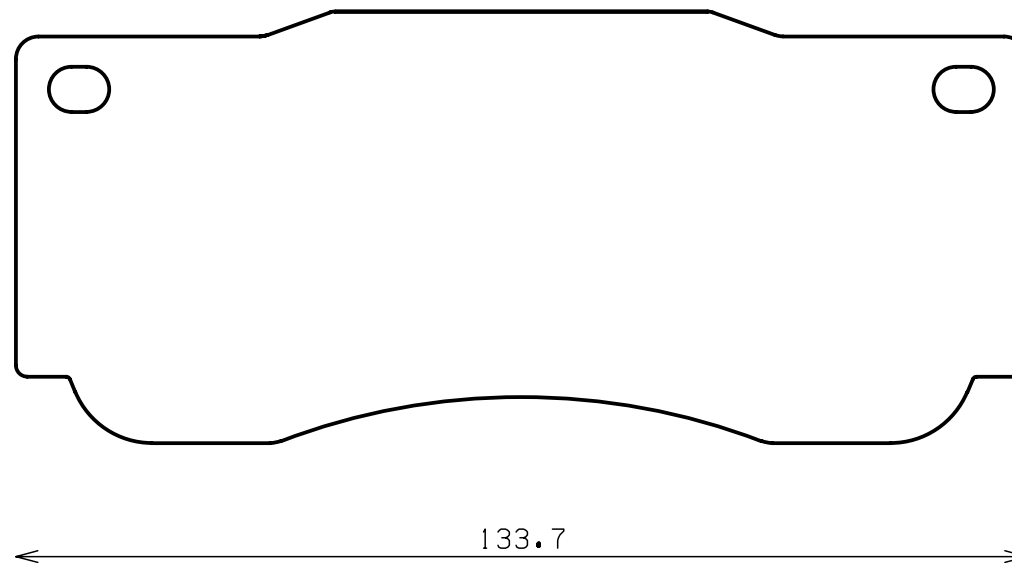

Caliper Brand : ENDLESS

ENDLESS®

Thickness : 15.0

Part No : RCP066