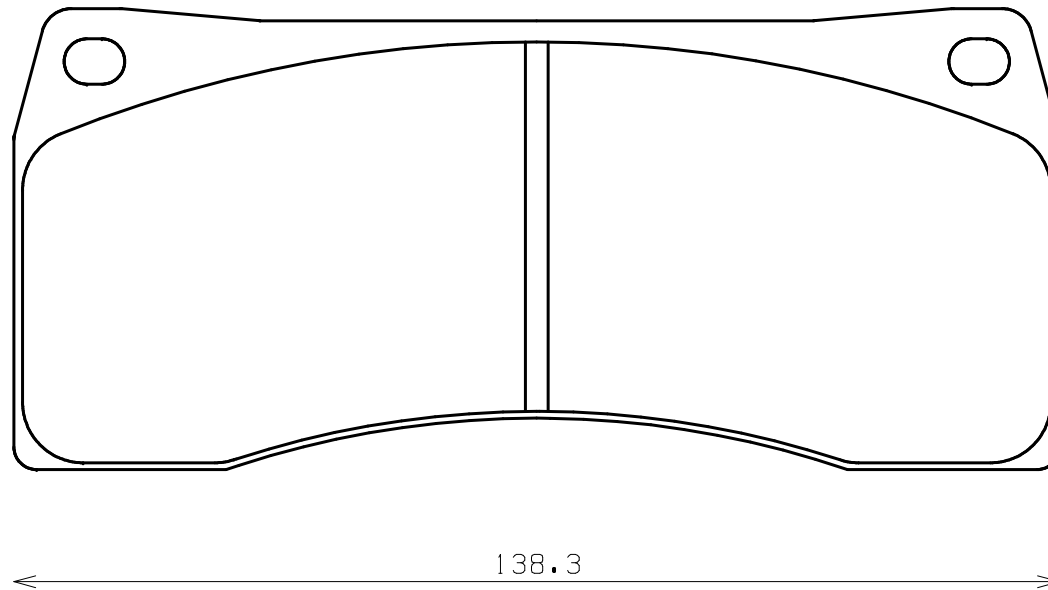

Caliper Brand : ENDLESS

ENDLESS®

Thickness : 18.0

Part No : RCP052