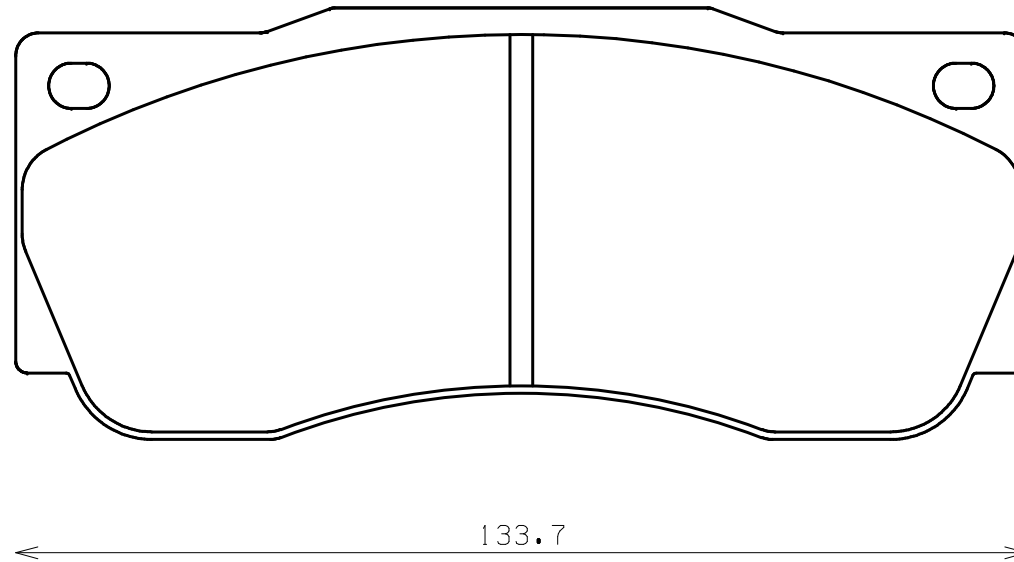

Caliper Brand : ENDLESS

ENDLESS®

Thickness : 15.0

Part No : RCP066