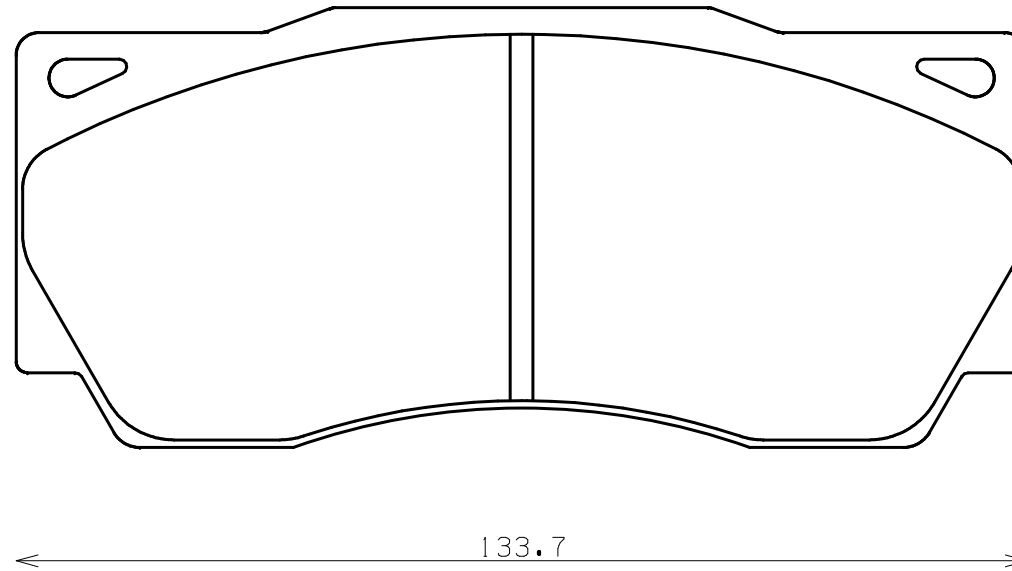

Caliper Brand : ENDLESS

ENDLESS[®]

Thickness : 15.0

Part No : RCP151