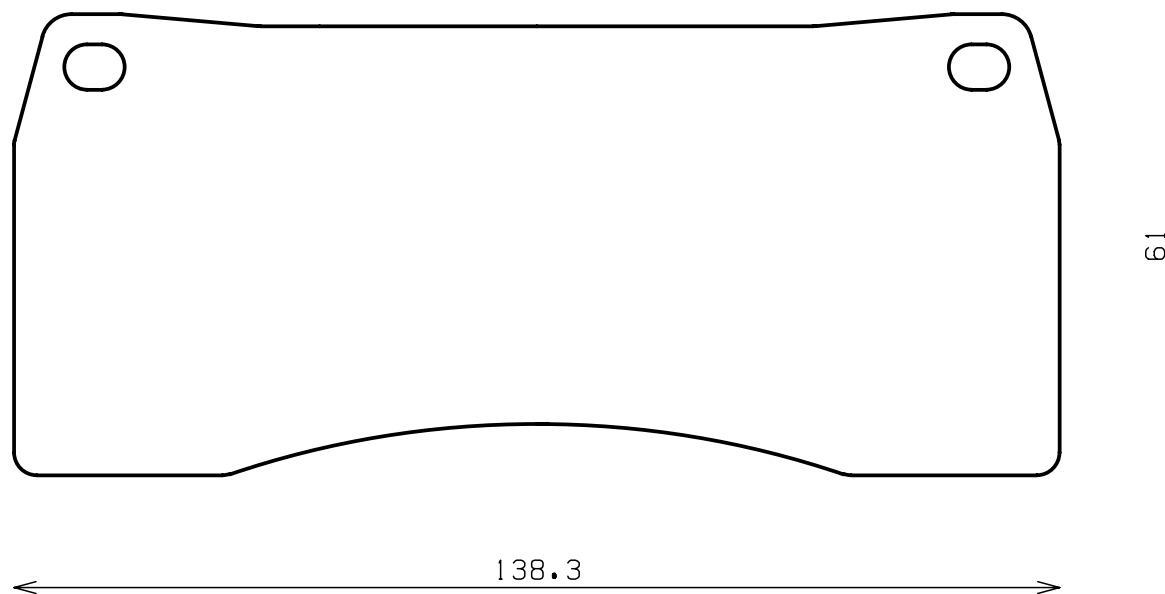

Caliper Brand : ENDLESS

ENDLESS®

Thickness : 20.0

Part No : RCP080