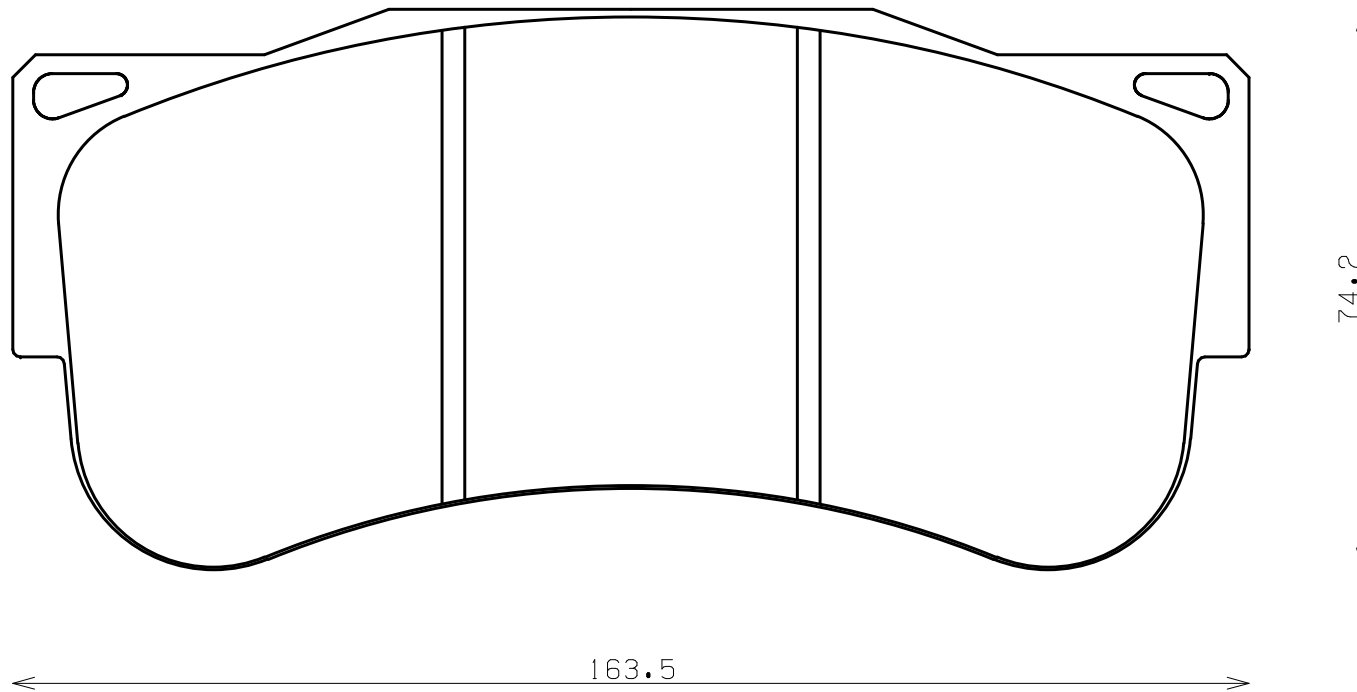

Caliper Brand : ENDLESS

ENDLESS®

Thickness : 29.5

Part No : RCP163