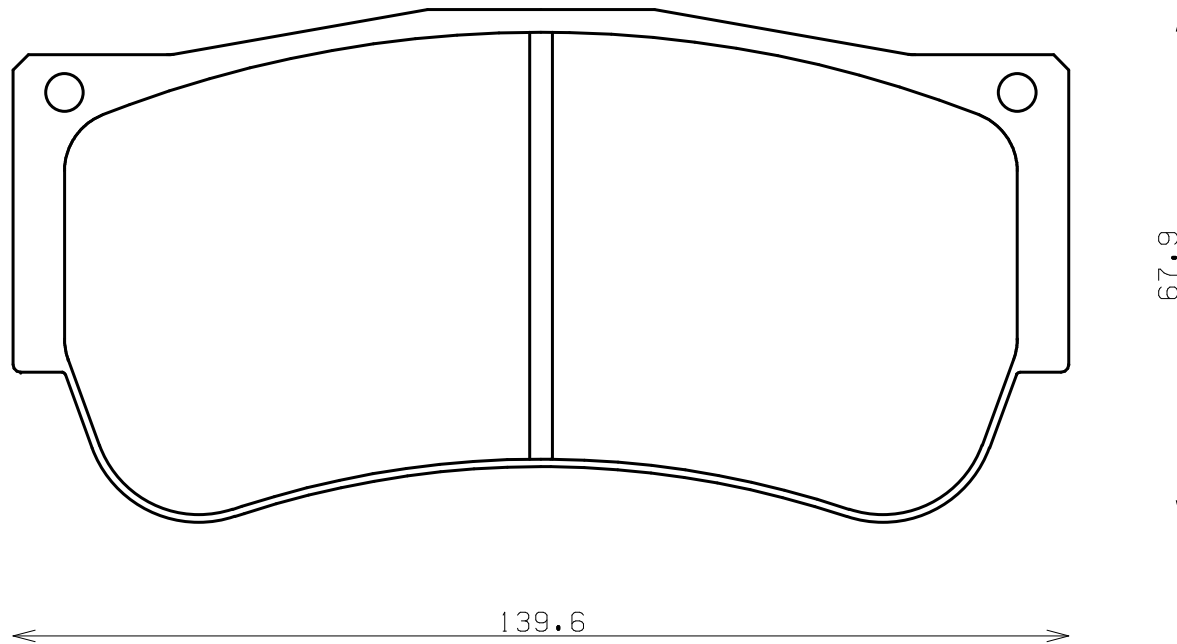

Caliper Brand : ENDLESS

ENDLESS®

Thickness : 18.0

Part No : RCP153