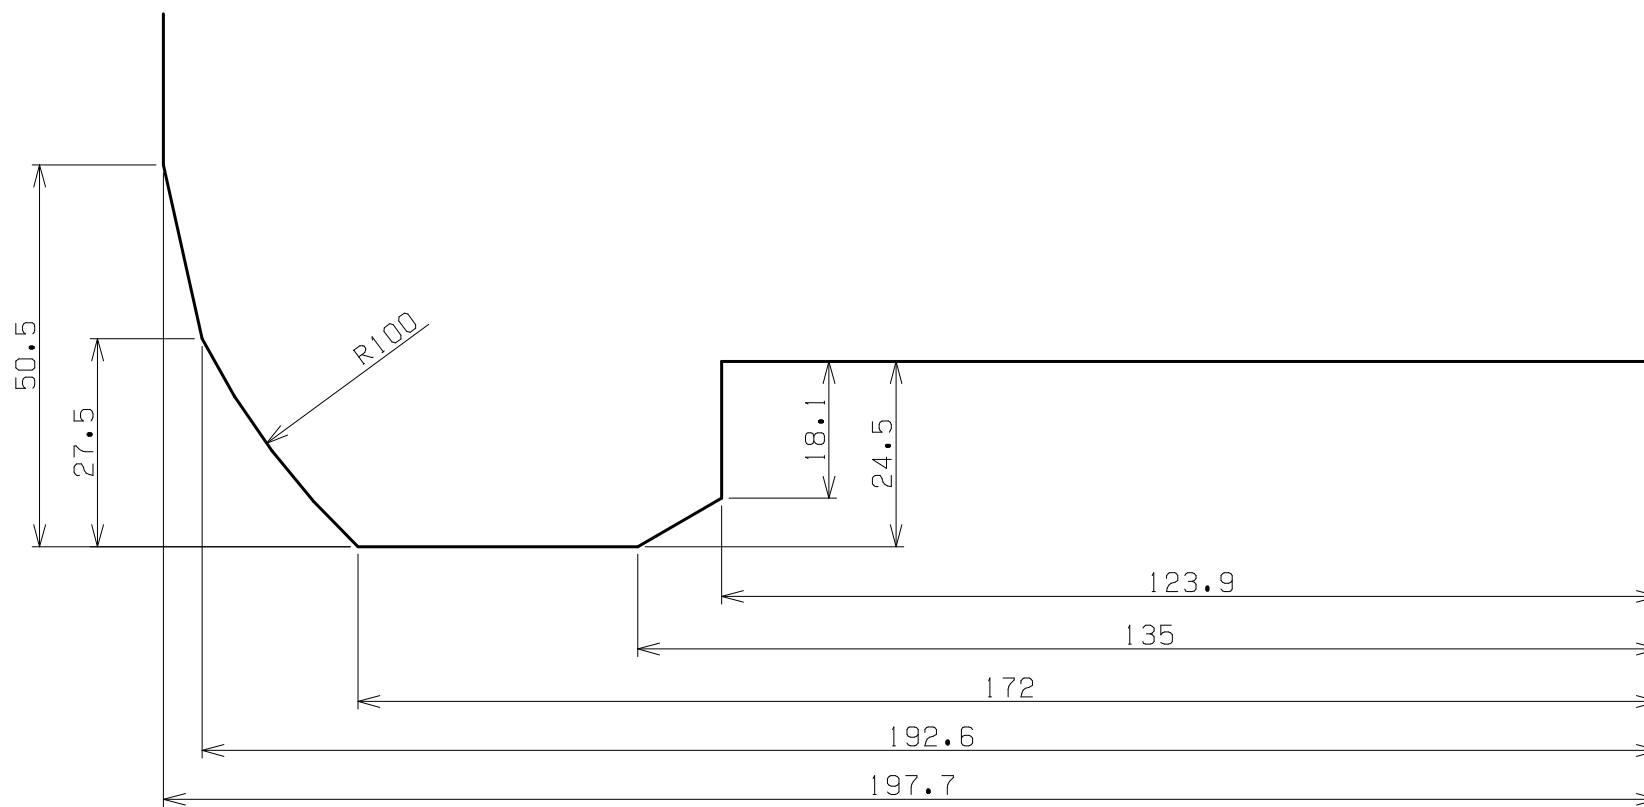

Racing MONO4

ENDLESS

No. RM4-15