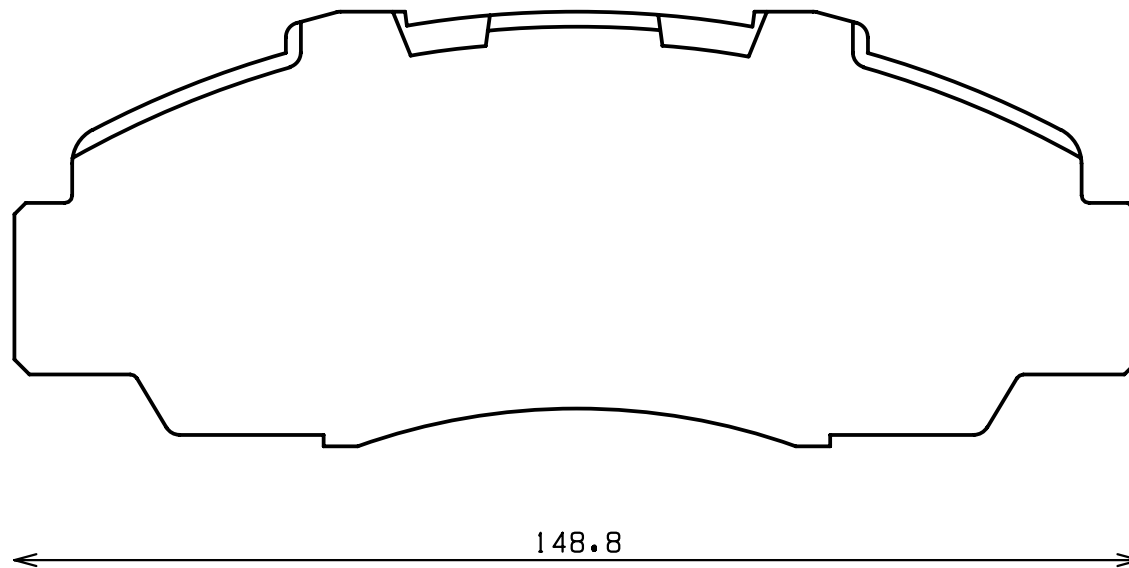

ENDLESS®

Thickness : 17.5

Part No : EP270