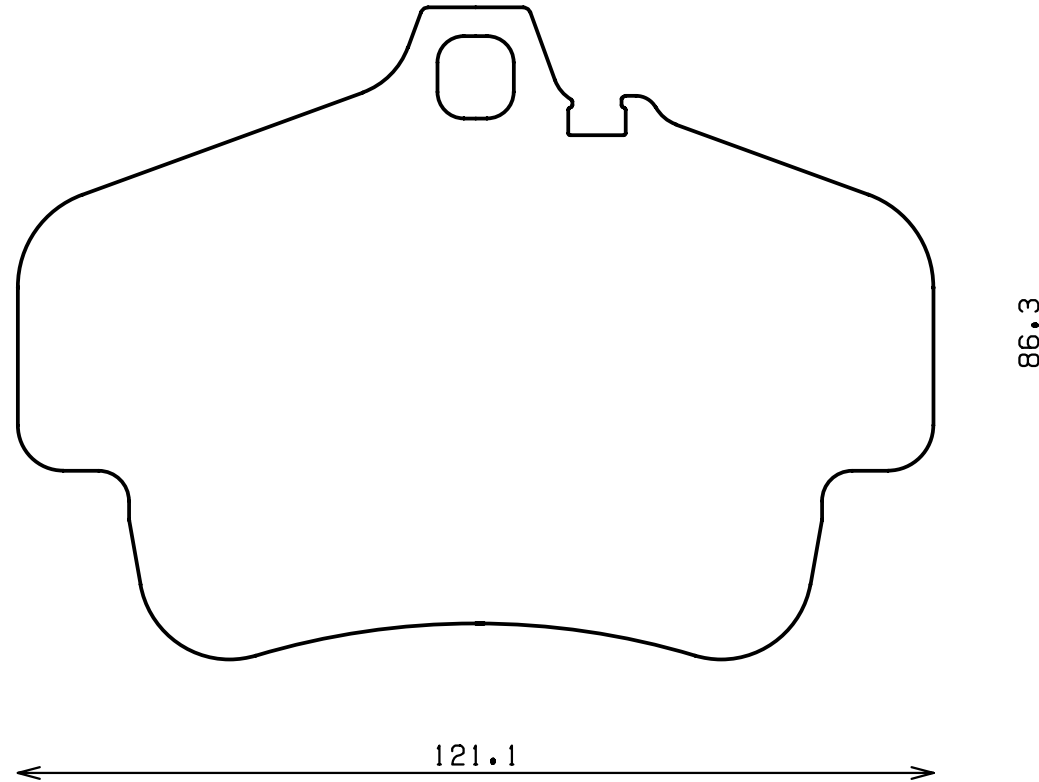

**Ewig**  
for import ear

Thickness : 17.0

Part No : EIP072