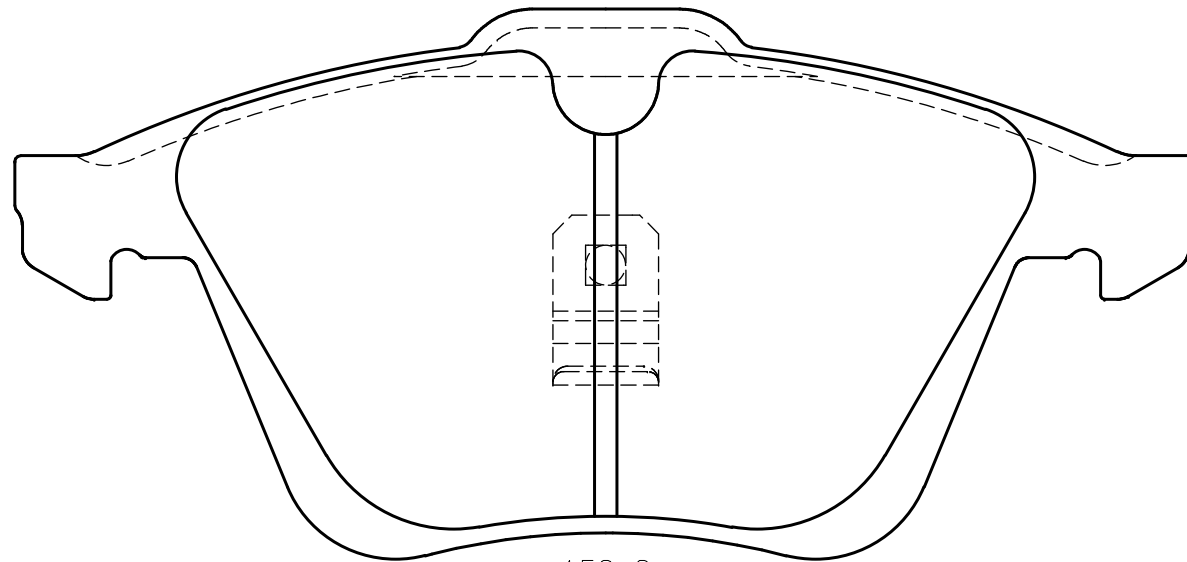

Ewig
for import car

156.3

72.9

155.1

72.9

Thickness : 20.0

Part No : EIP148