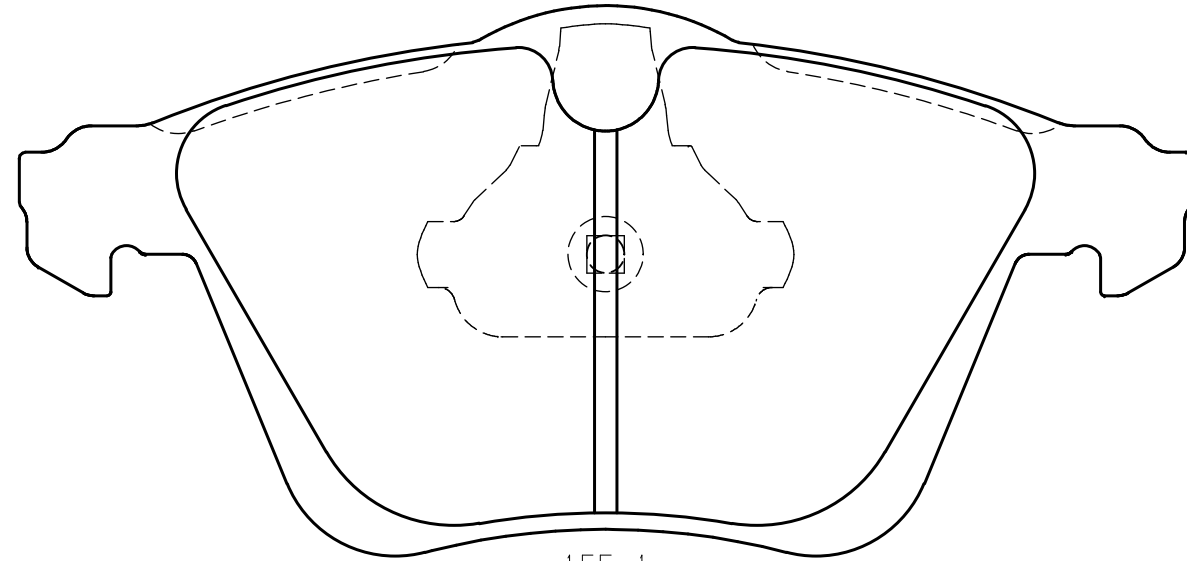

Ewig
for import car

156.3

72.9

155.1

72.9

Thickness : 20.0

Part No : EIP148