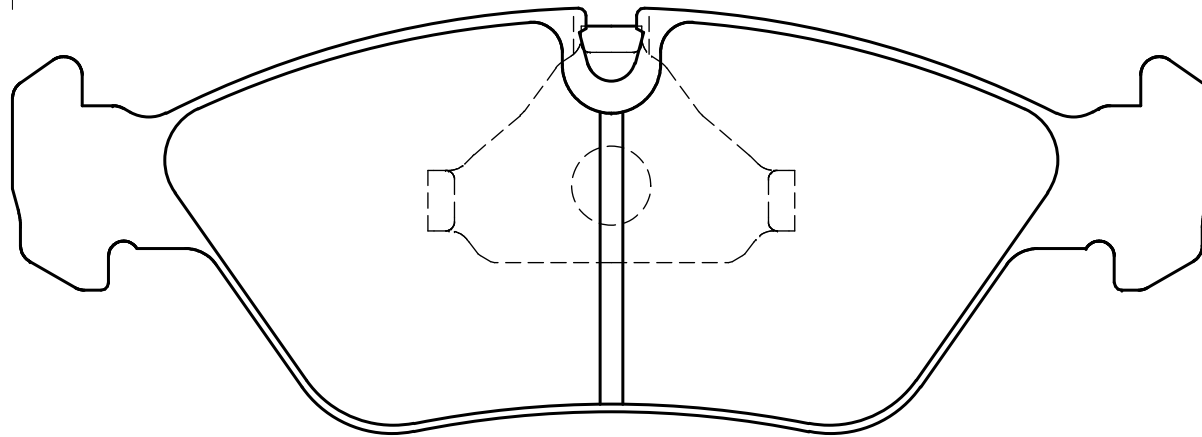

Ewig
for import car

56.4

158.4

56.4

Thickness : 20.0

Part No : EIP016