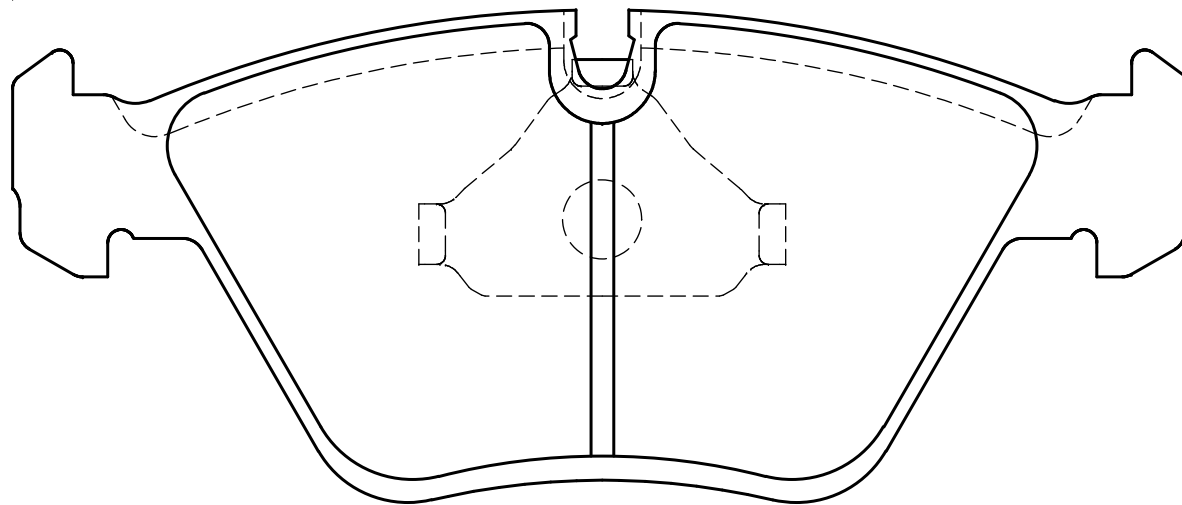

Ewig
for import car

65.3

156

65.3

Thickness : 19.0

Part No : EIP017