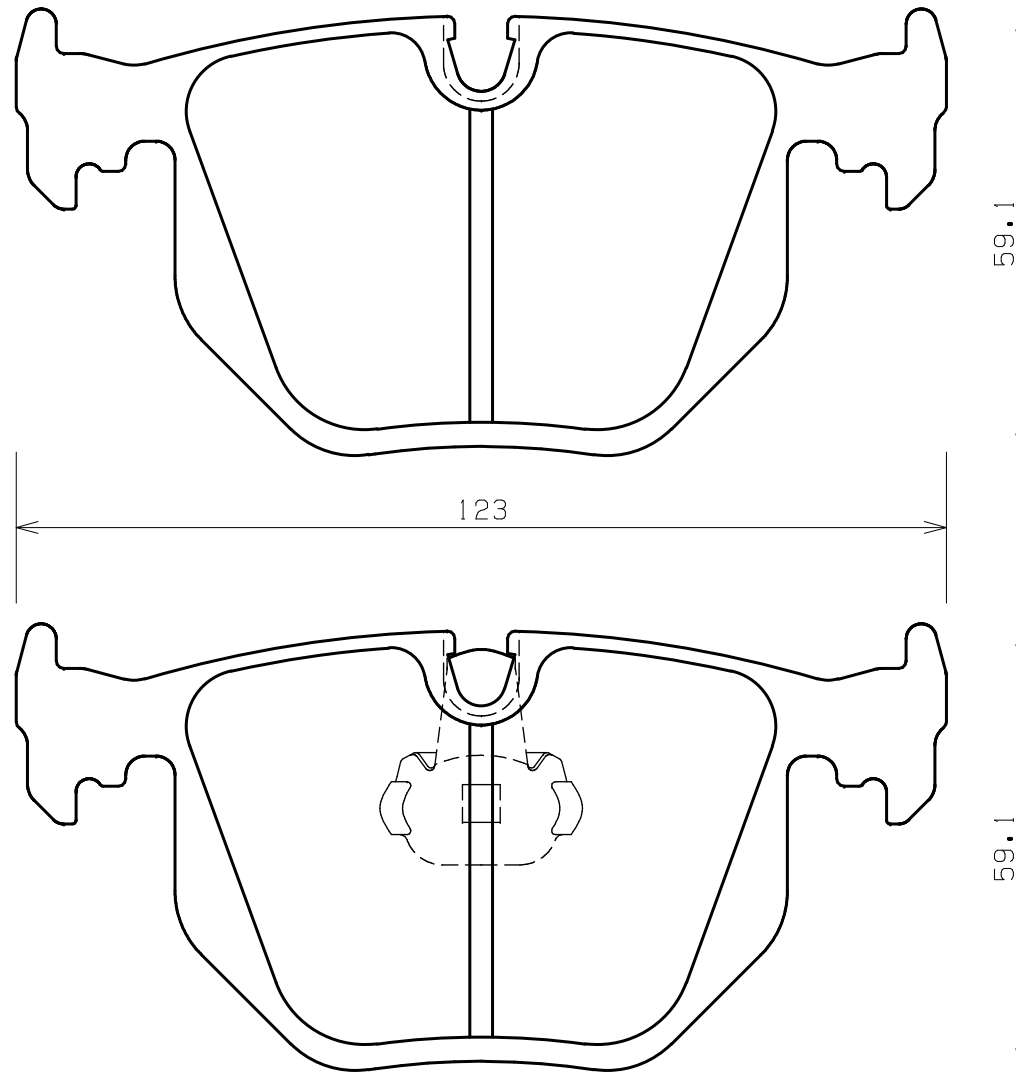

**Ewig**  
for imports ear

**Thickness : 17.0**

**Part No : EIP053**