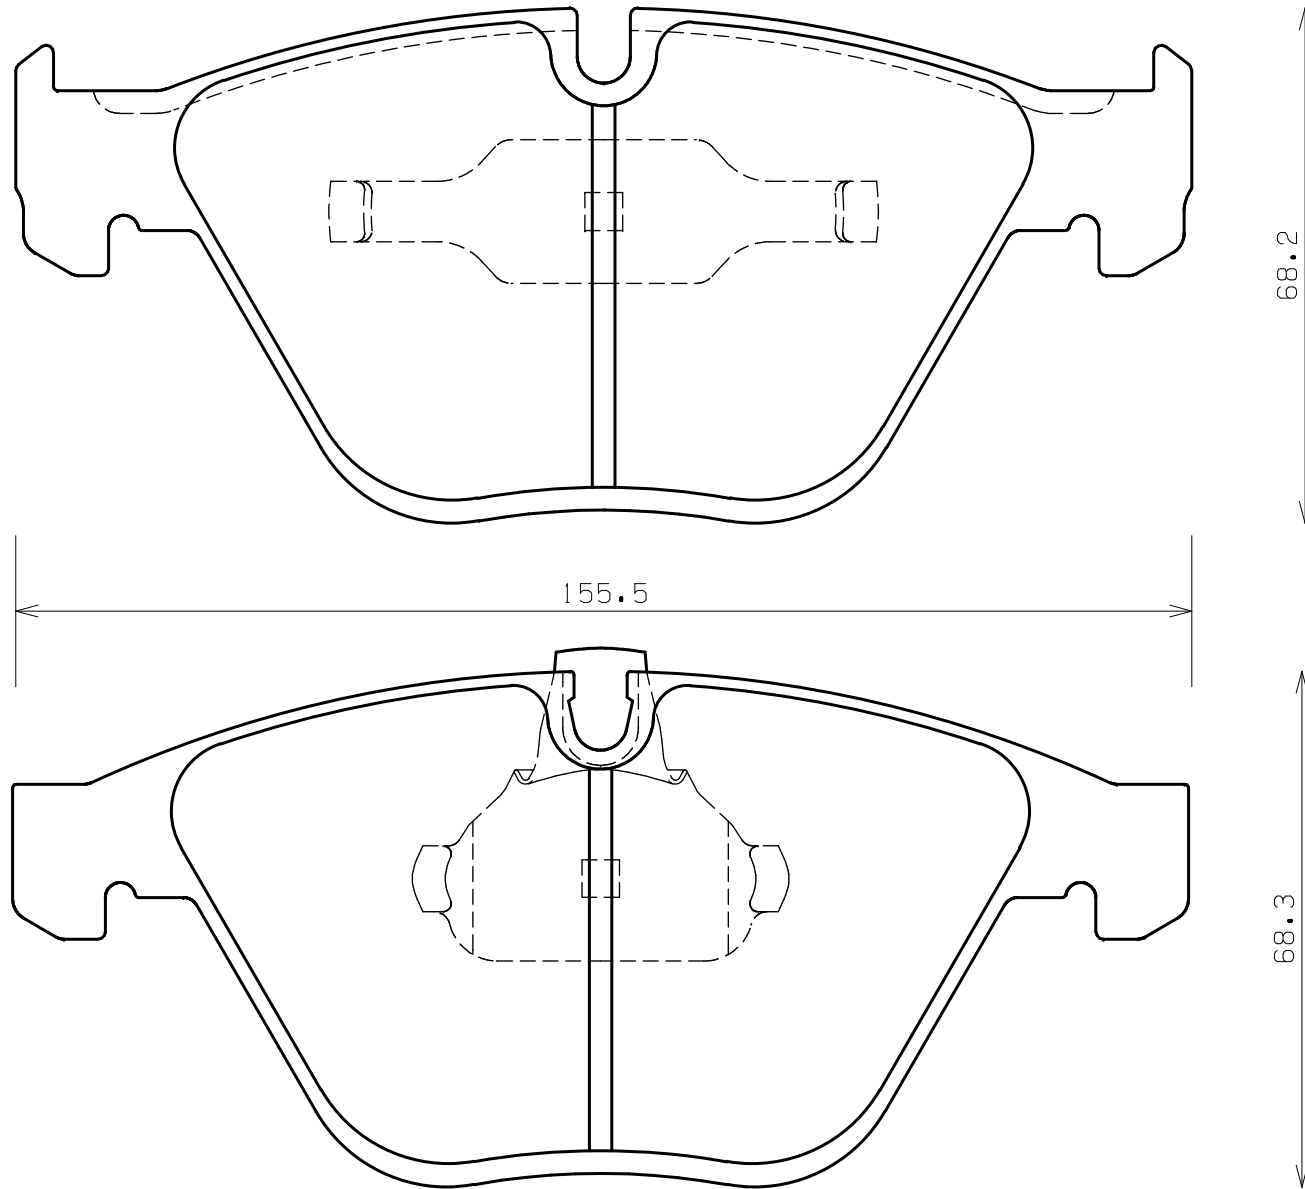

Ewig
for import car

Thickness : 19.0

Part No : EIP120