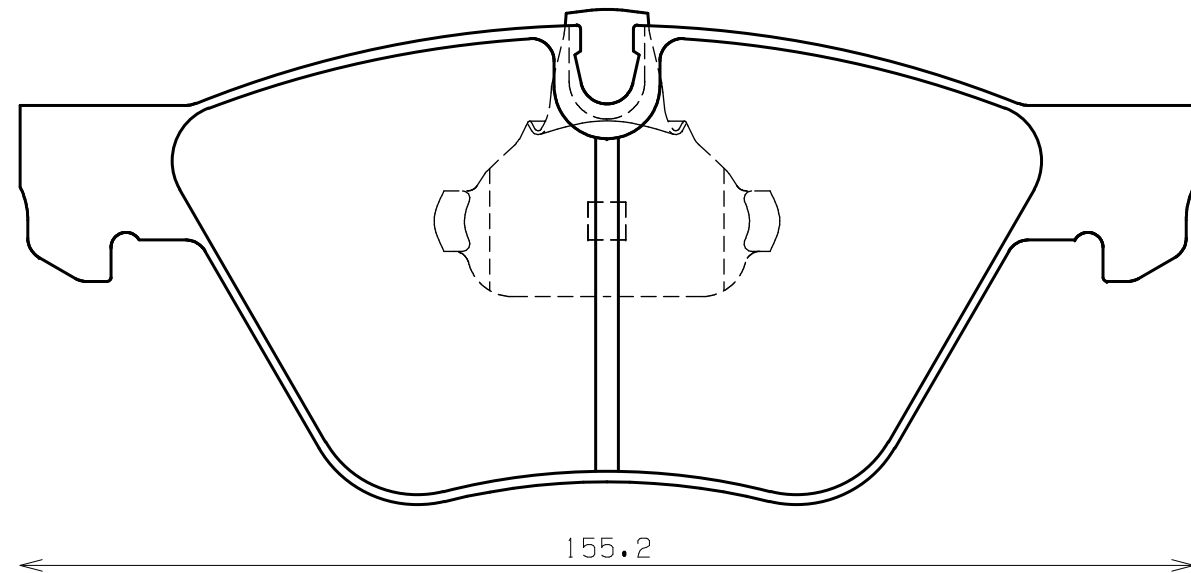

Ewig
for imports ear

Thickness : 20.0

Part No : EIP134