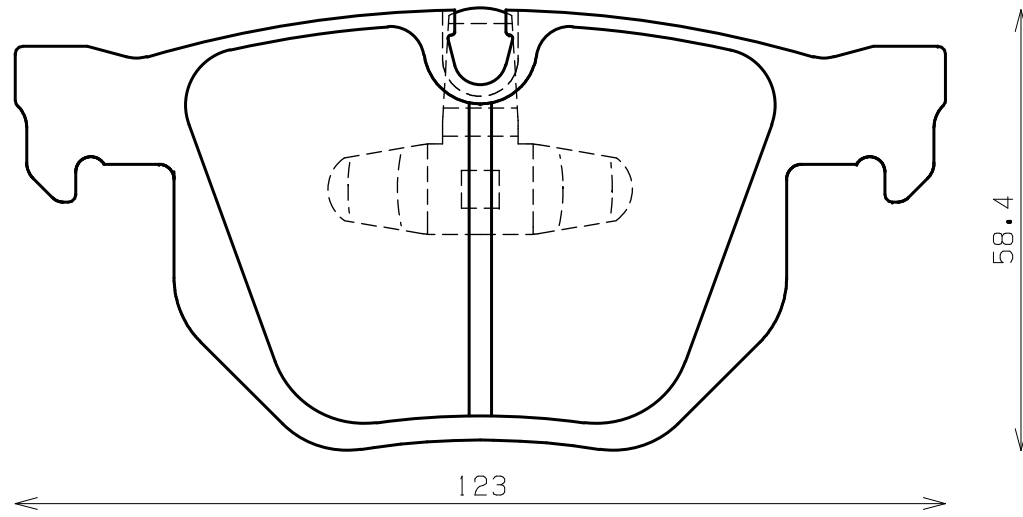

Ewig
for import car

Thickness : 17.0

Part No : EIP138