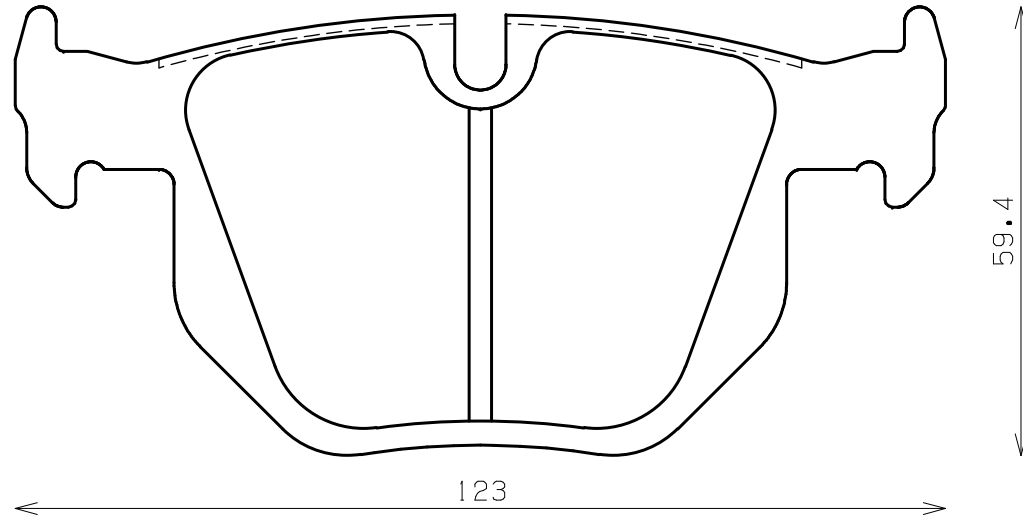

Ewig
for import car

Thickness : 17.0

Part No : EIP138