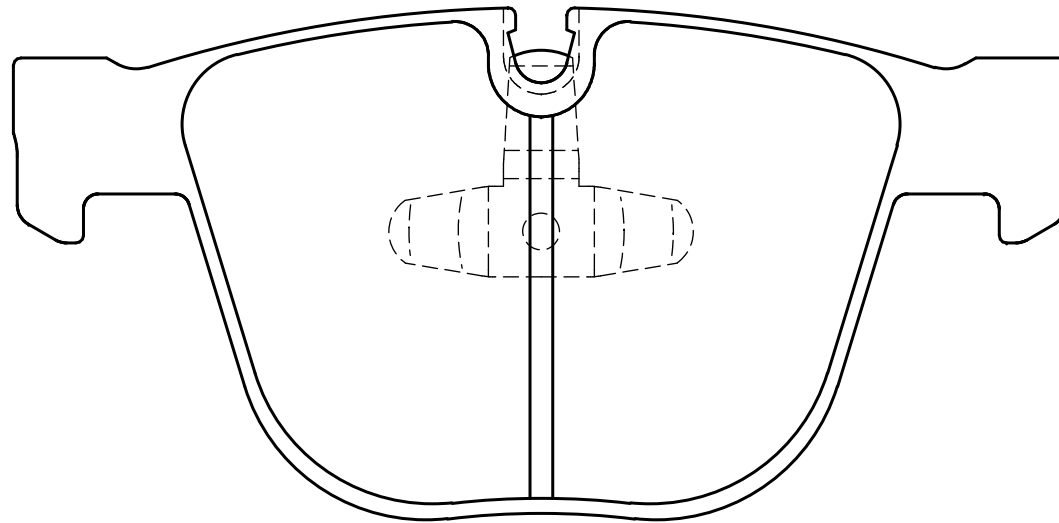

**Ewig**  
for import car

67.2

139.6

67.8

**Thickness : 17.5**

**Part No : EIP188**