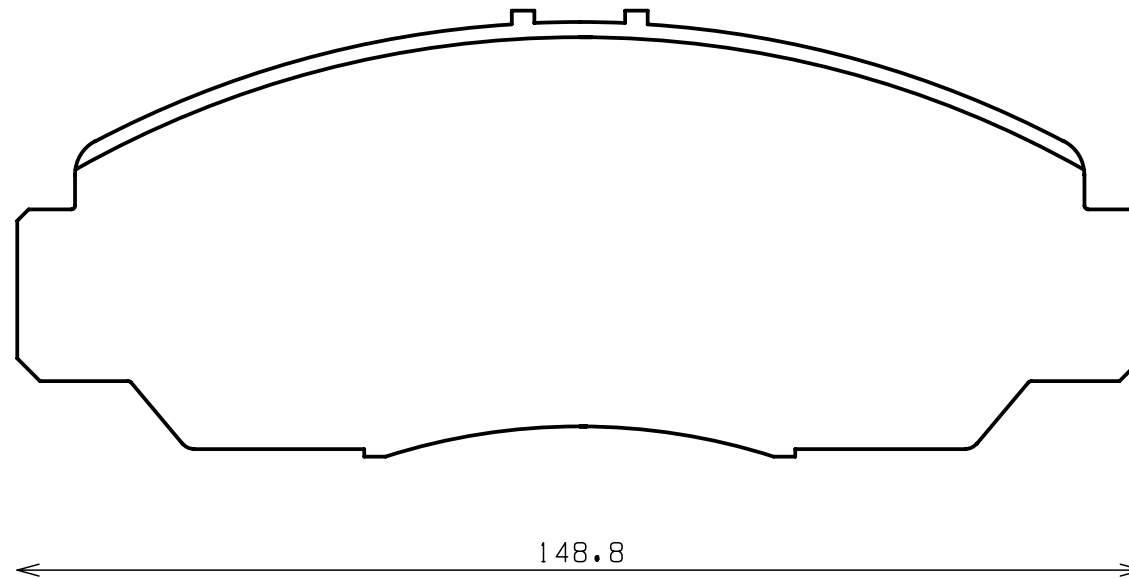

ENDLESS®

Thickness : 15.5

Part No : EP392