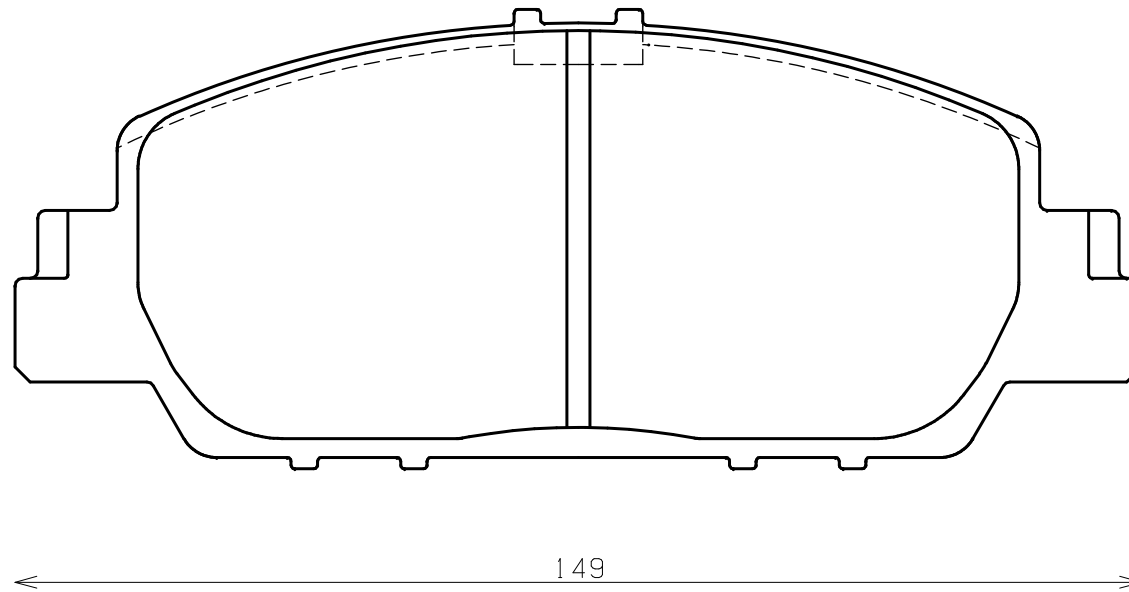

ENDLESS®

Thickness : 15.5

Part No : EP499