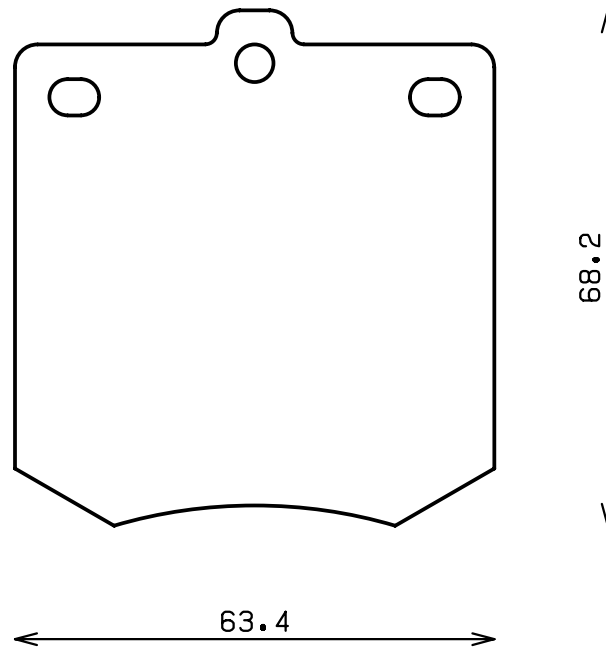

ENDLESS®

Thickness : 14.5

Part No : EP003