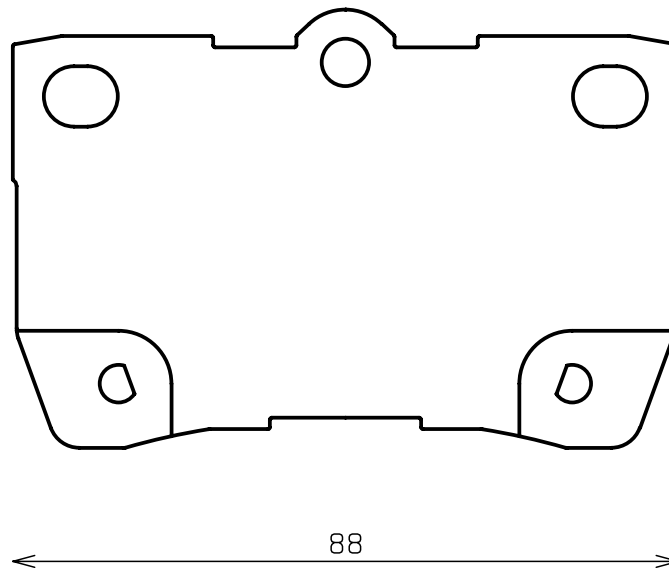

ENDLESS®

Thickness : 15.5

Part No : EP422