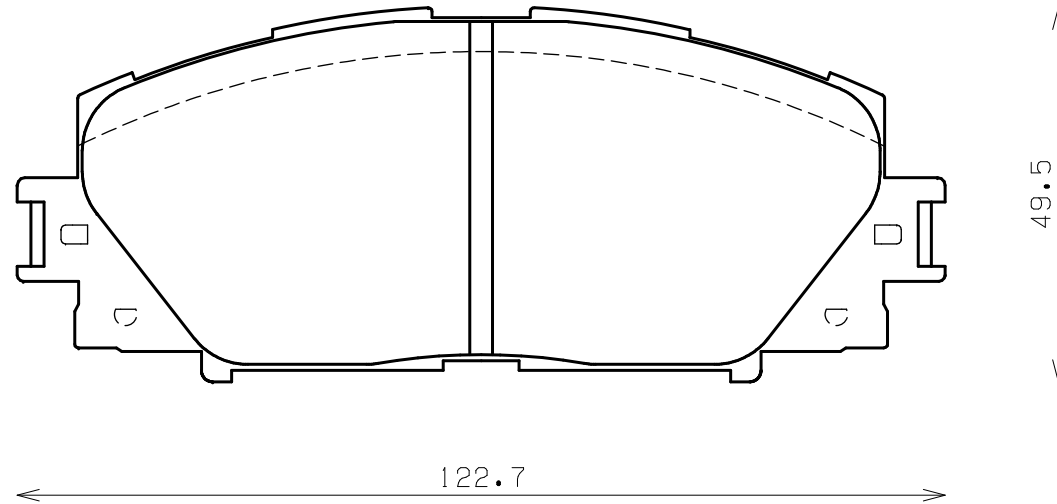

ENDLESS®

Thickness : 15.5

Part No : EP476