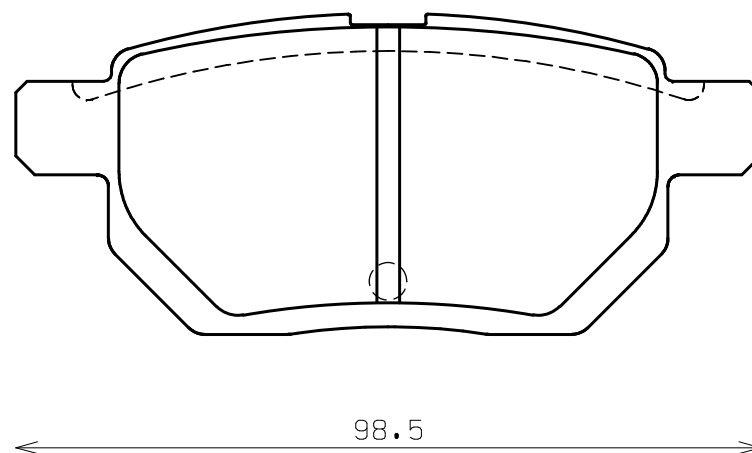

ENDLESS®

Thickness : 14.5

Part No : EP479