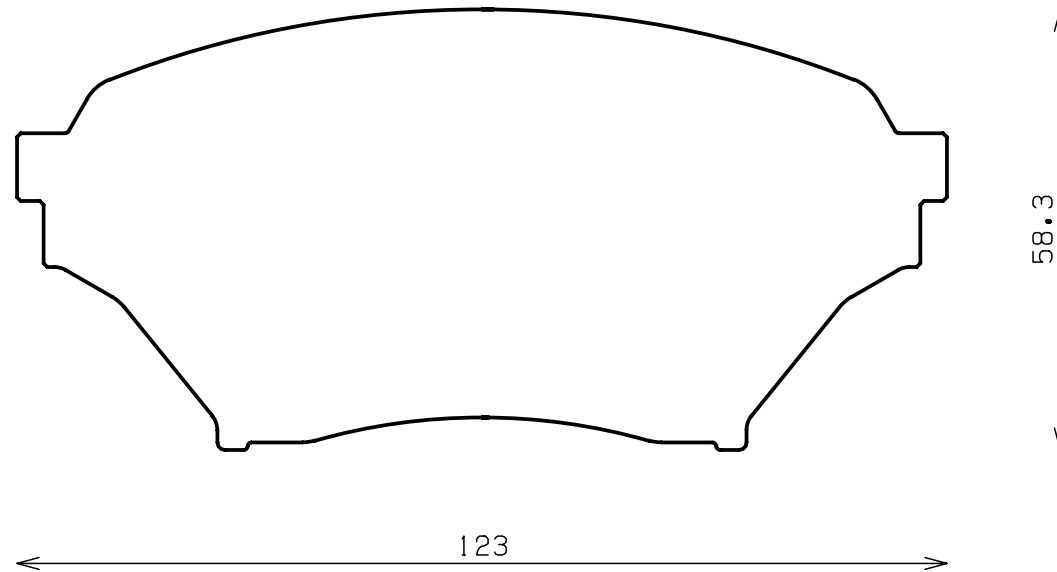

ENDLESS®

Thickness : 15.5

Part No : EP394