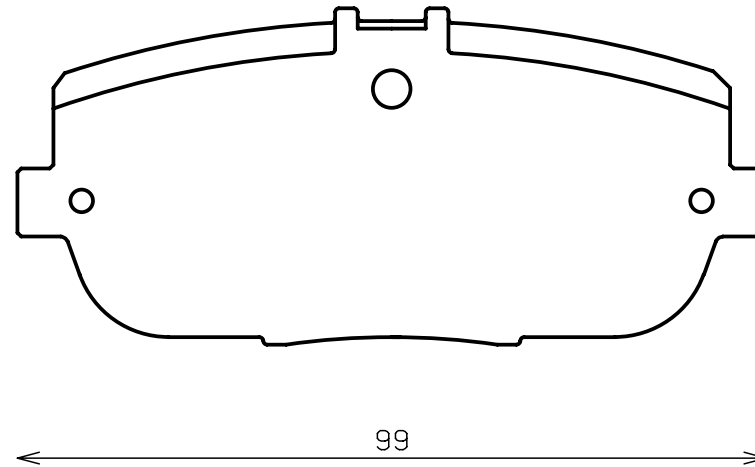

ENDLESS®

Thickness : 14.0

Part No : EP432