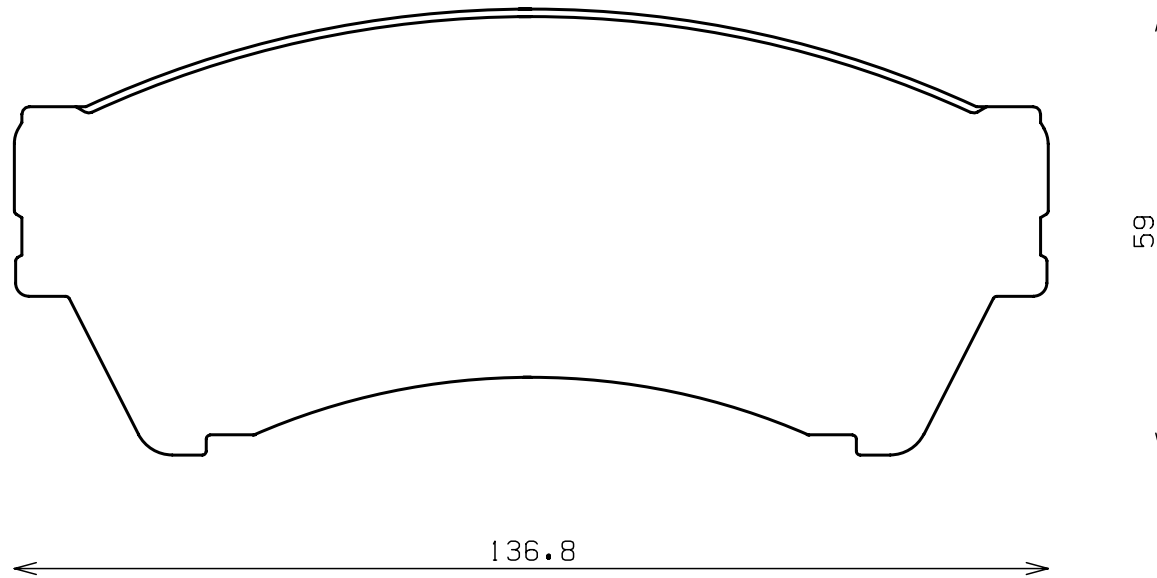

ENDLESS®

Thickness : 17.5

Part No : EP470