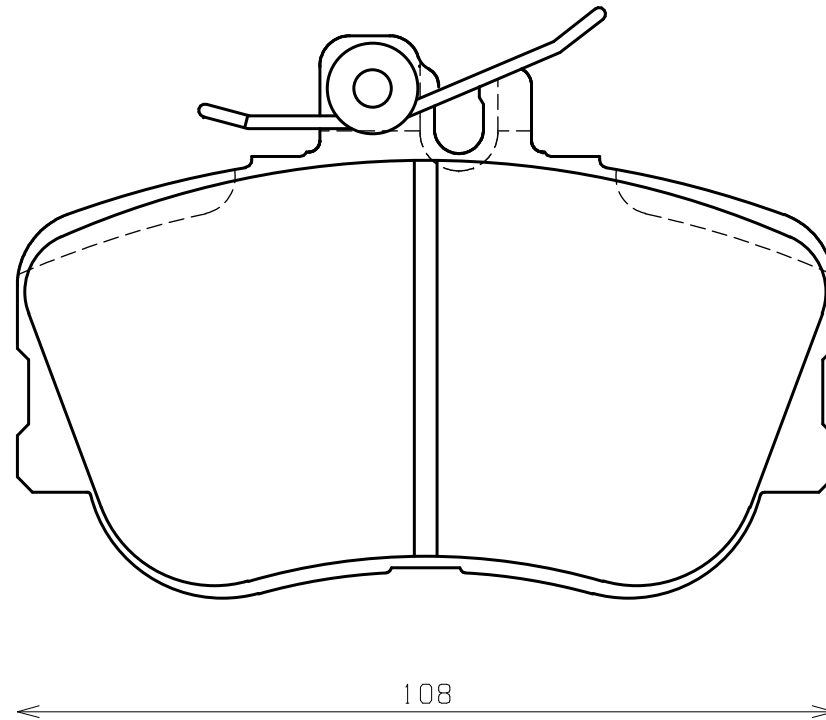

**Ewig**  
for import car

**Thickness : 19.5**

**Part No : EIP010**