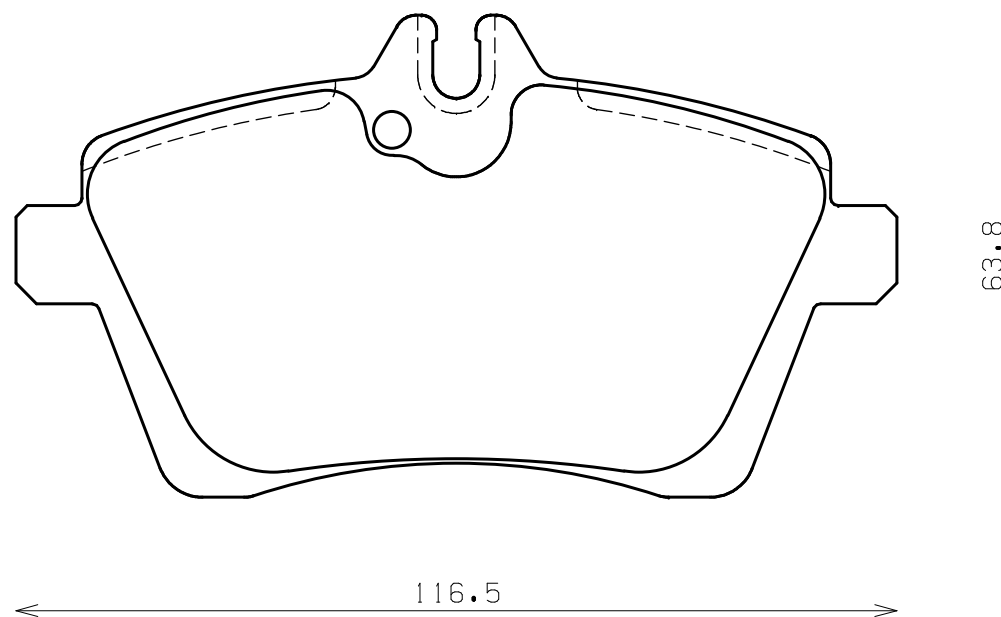

Ewig
for import car

Thickness : 19.0

Part No : EIP170