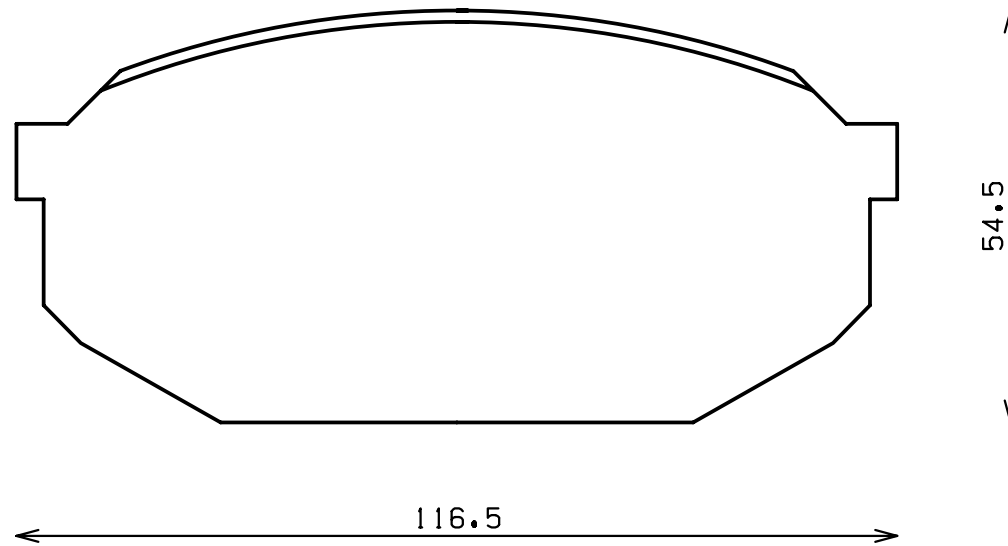

ENDLESS®

Thickness : 15.5

Part No : EP082