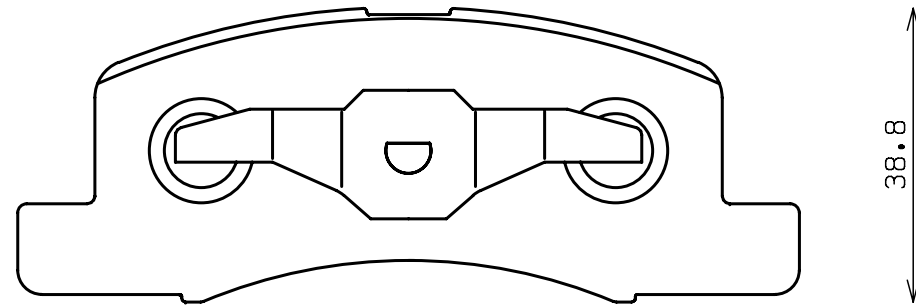

ENDLESS®

103.4

38.8

Thickness : 14.5

Part No : EP475