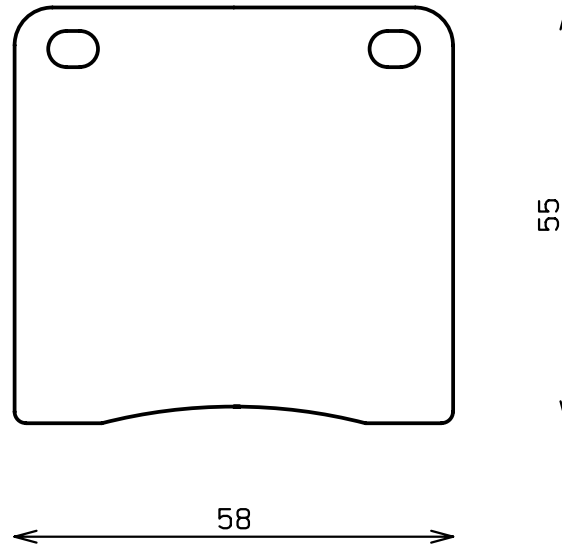

ENDLESS®

Thickness : 15.0

Part No : EP011