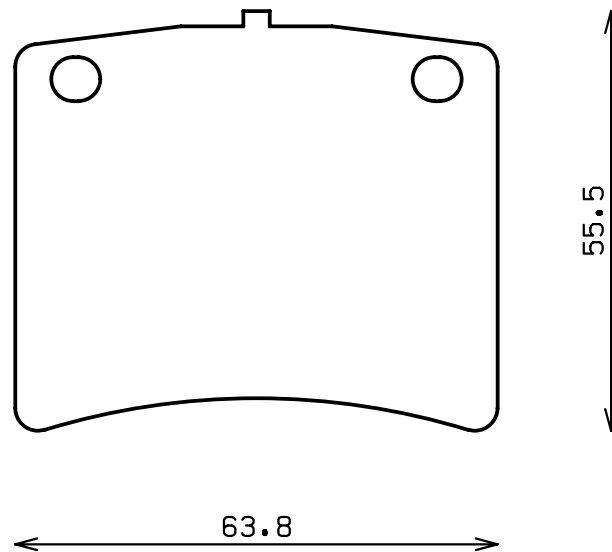

ENDLESS®

Thickness : 14.5

Part No : EP048