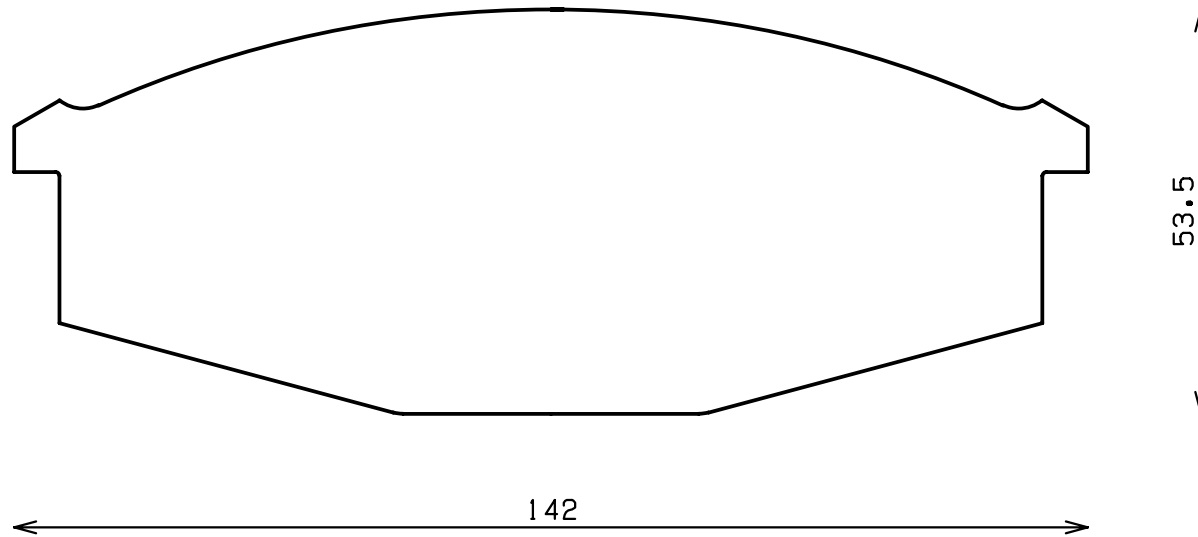

ENDLESS®

Thickness : 16.5

Part No : EP062