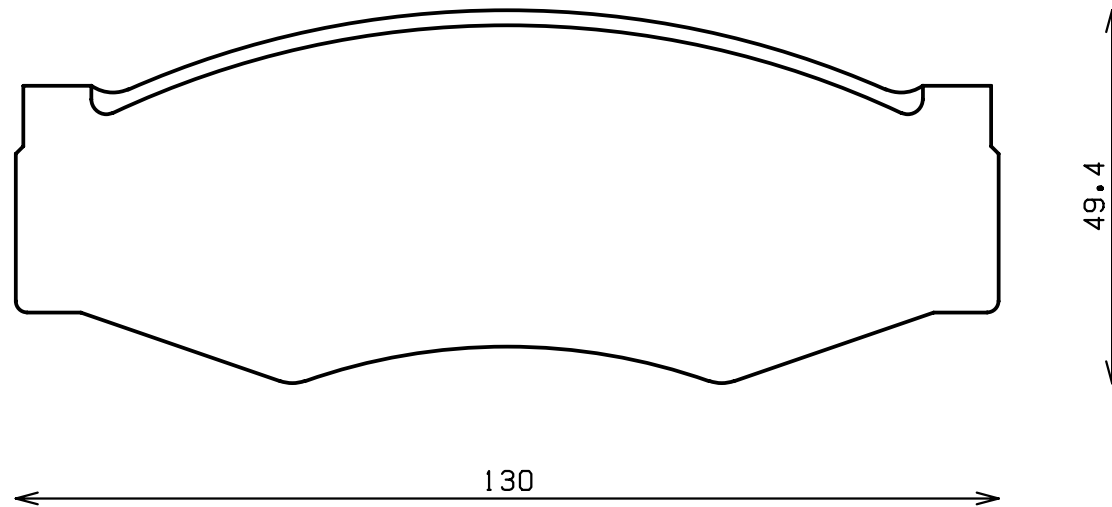

ENDLESS®

Thickness : 17.0

Part No : EP087