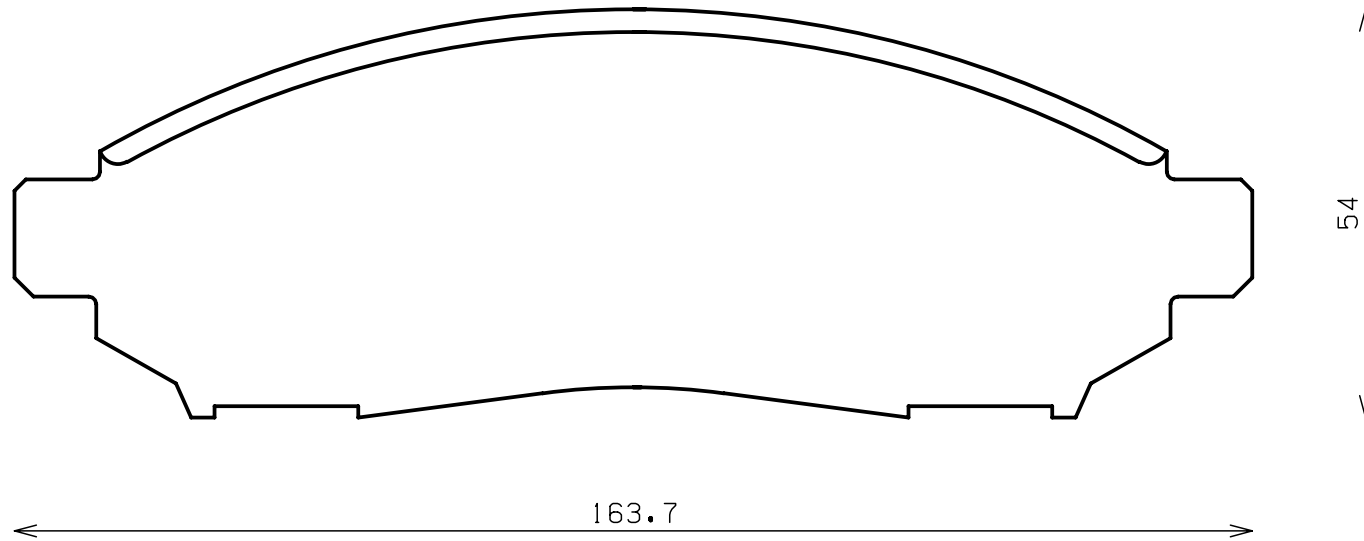

ENDLESS®

Thickness : 15.5

Part No : EP436