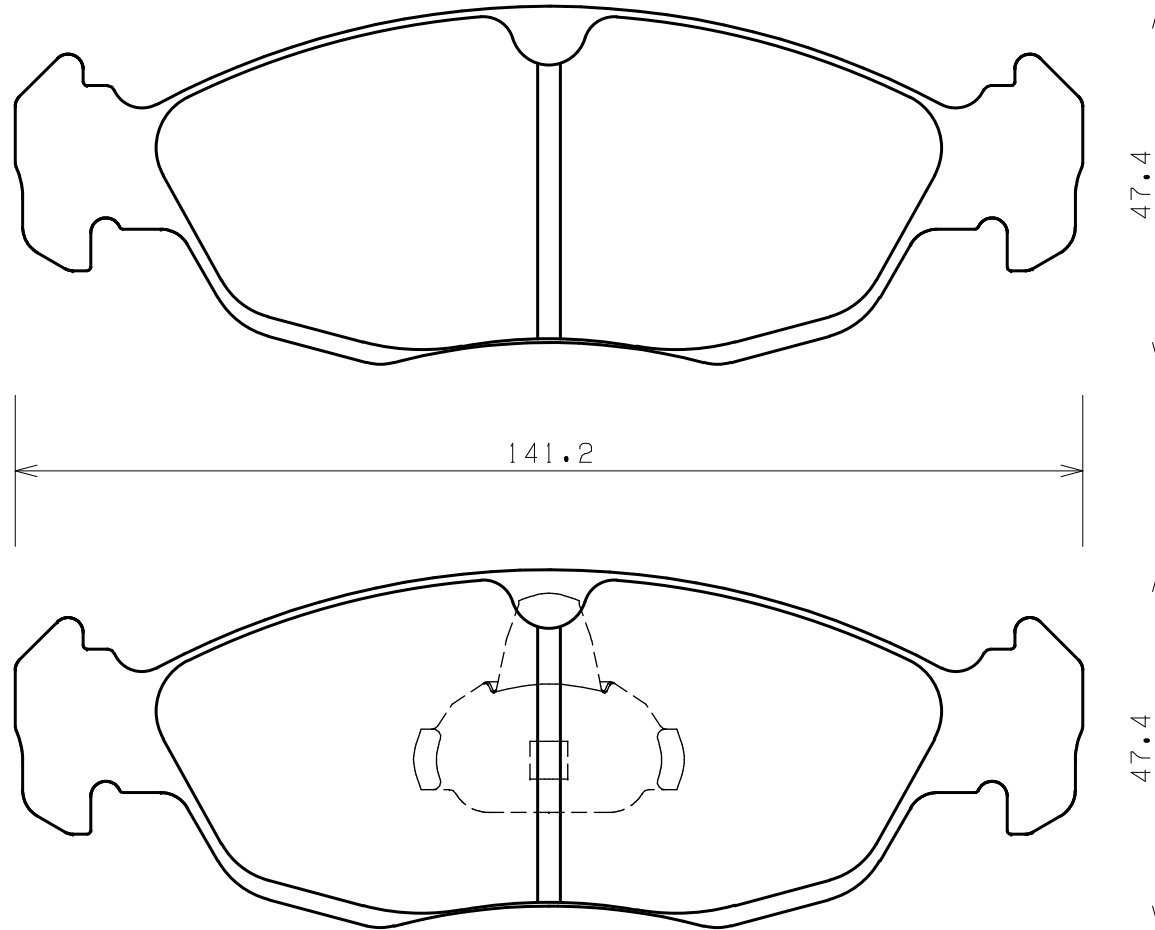

Ewig
for import car

Thickness : 17.0

Part No : EIP085