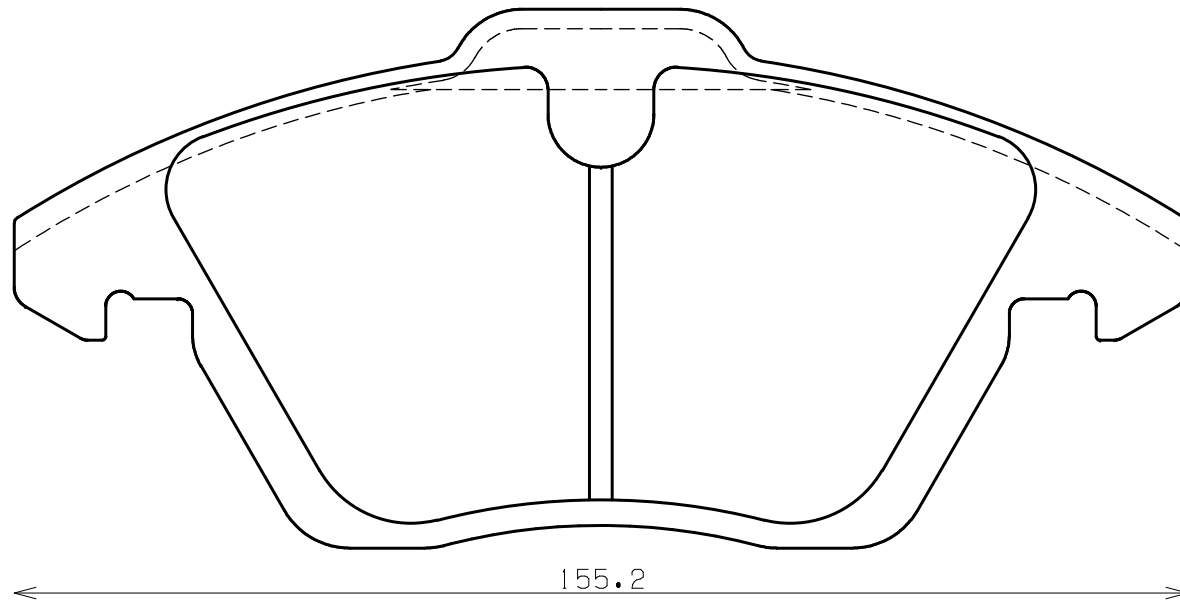

Ewig
for import car

Thickness : 20.0

Part No : EIP198