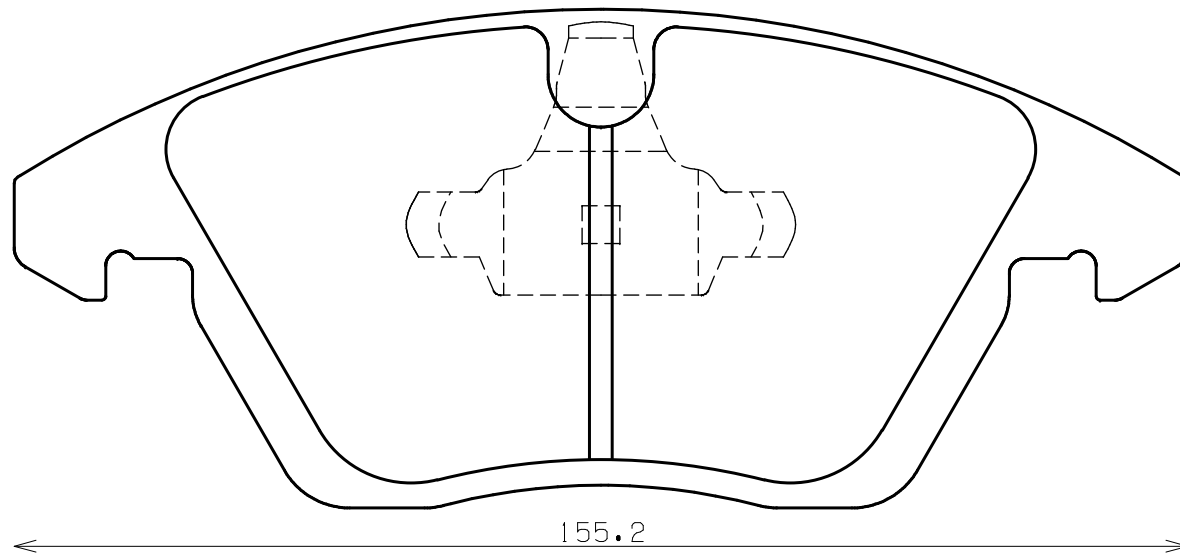

Ewig
for import car

Thickness : 20.0

Part No : EIP198