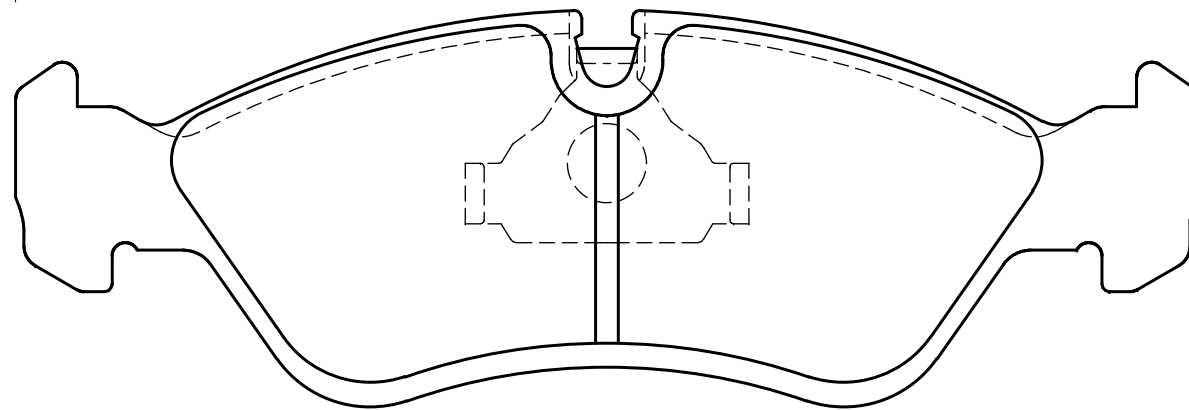

Ewig
for import car

52.5

156.4

52.5

Thickness : 18.0

Part No : EIP026