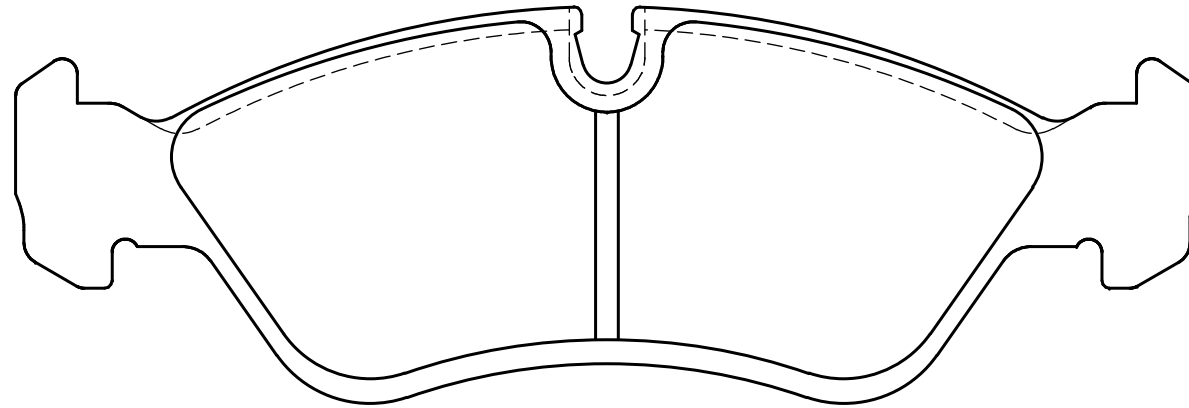

Ewig
for import car

52.5

156.4

52.5

Thickness : 18.0

Part No : EIP026