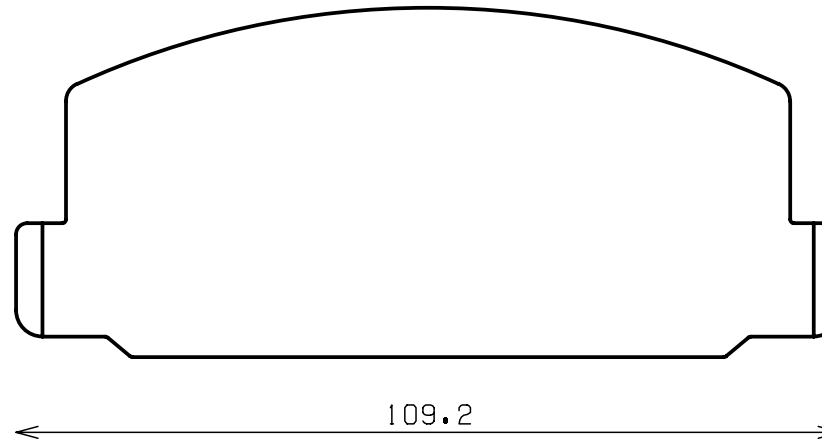

ENDLESS®

Thickness : 14.0

Part No : EP050