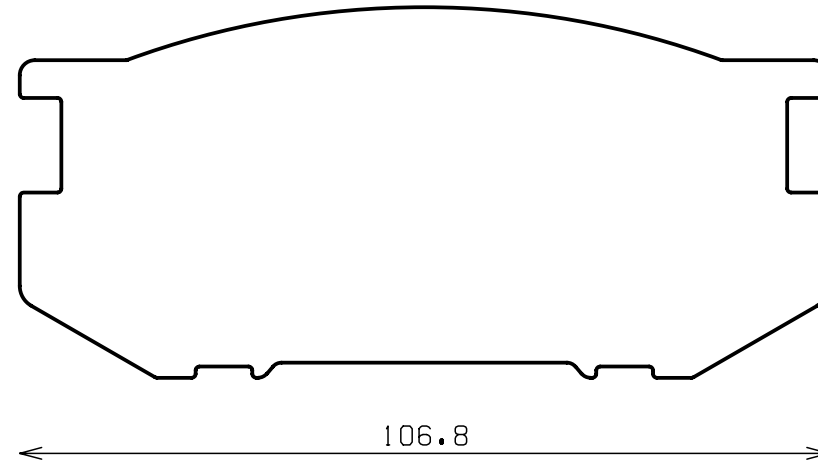

ENDLESS®

Thickness : 14.0

Part No : EP050