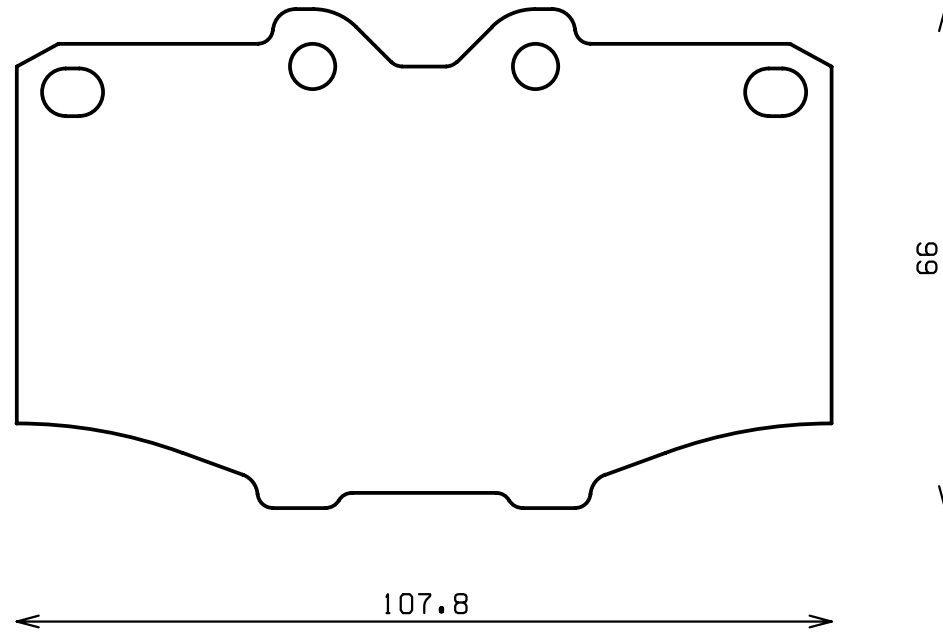

ENDLESS®

Thickness : 15.5

Part No : EP059