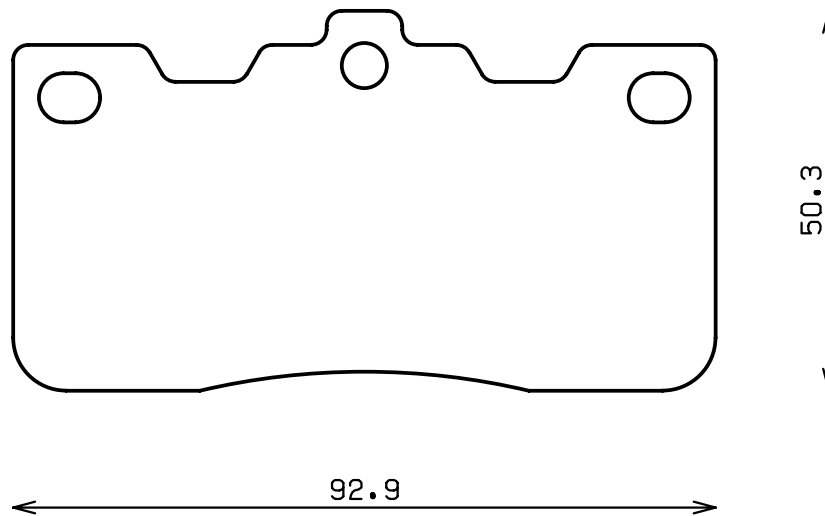

ENDLESS®

Thickness : 14.5

Part No : EP079