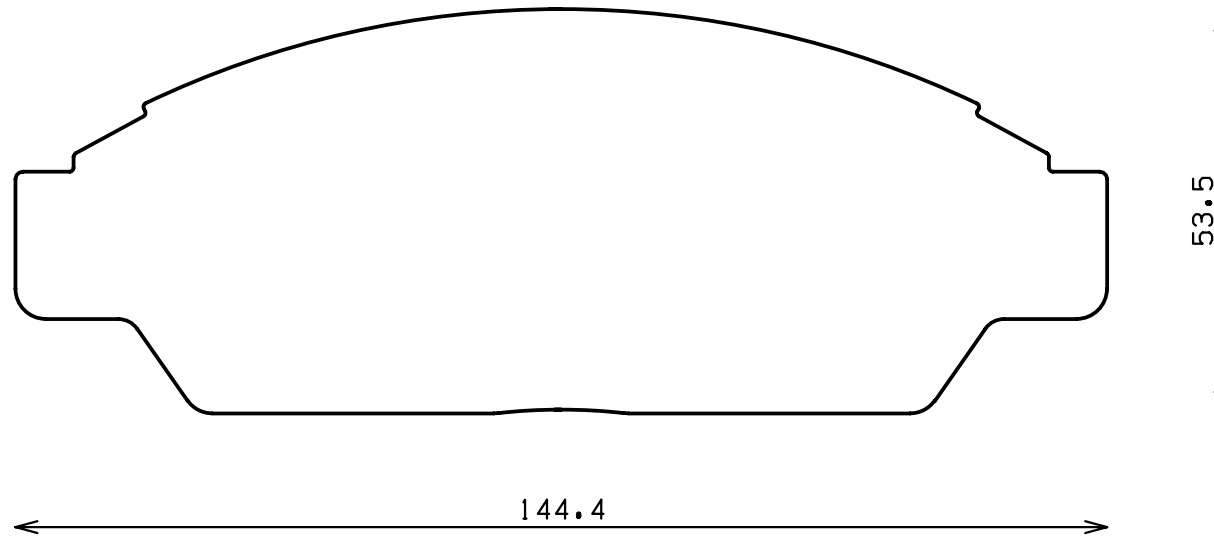

ENDLESS®

Thickness : 15.5

Part No : EP276