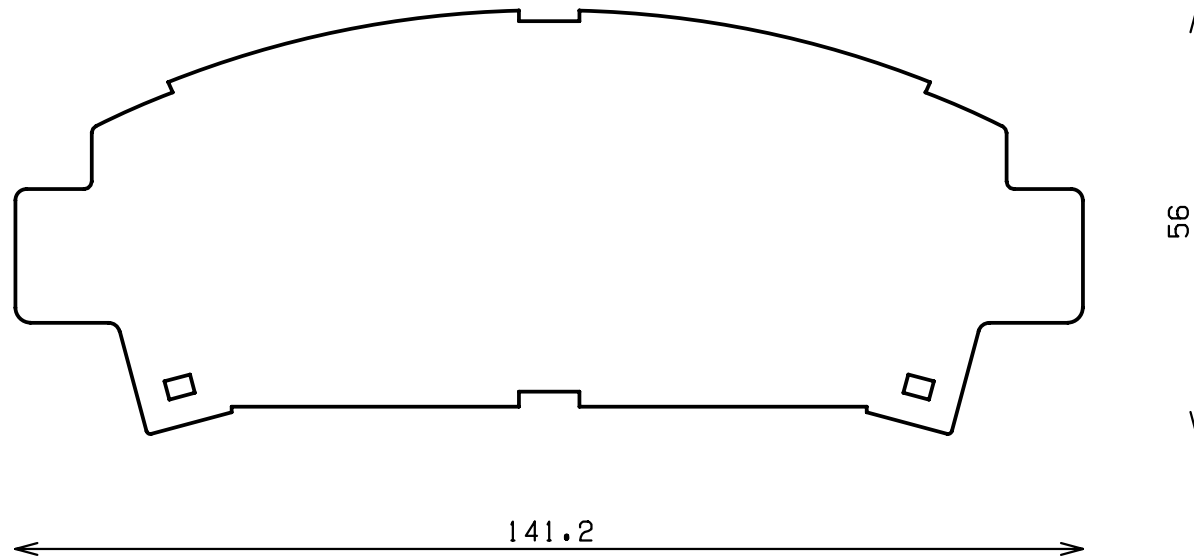

ENDLESS®

Thickness : 15.5

Part No : EP278