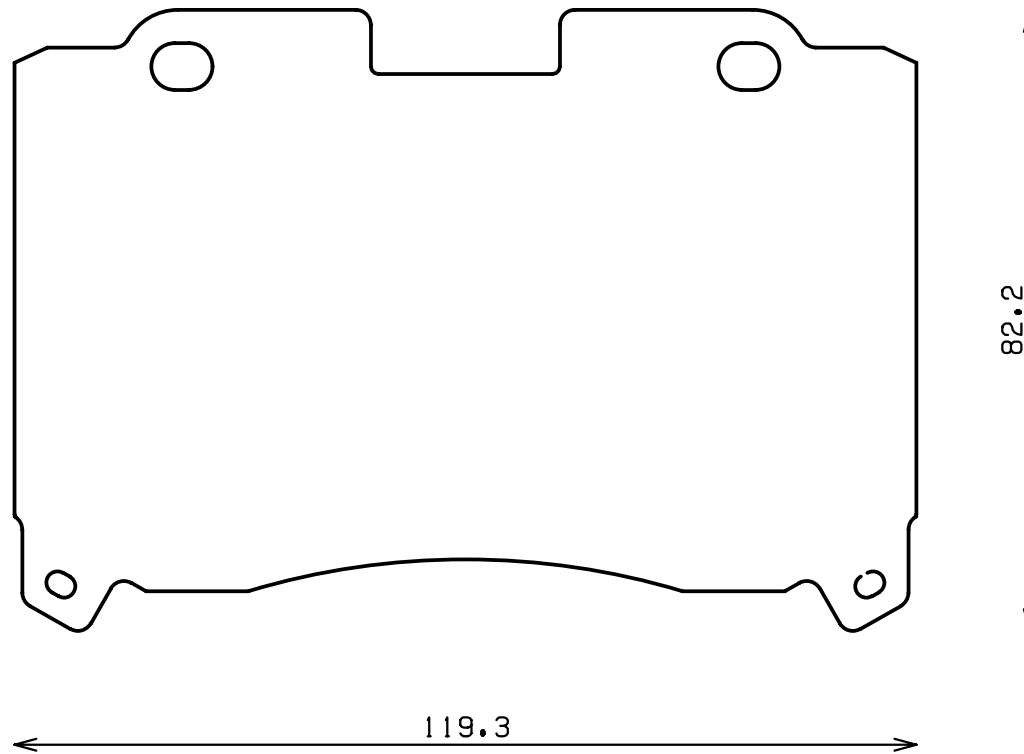

ENDLESS®

Thickness : 16.5

Part No : EP315