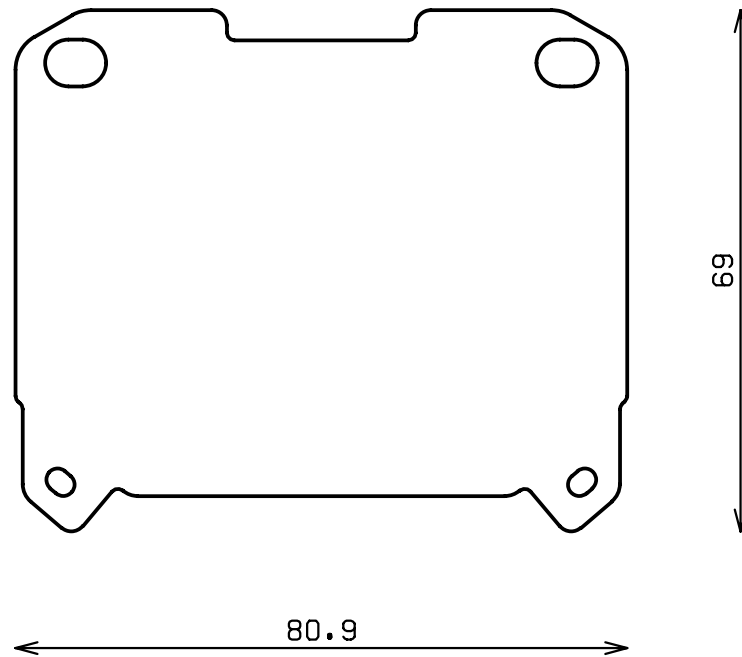

ENDLESS®

Thickness : 16.0

Part No : EP316