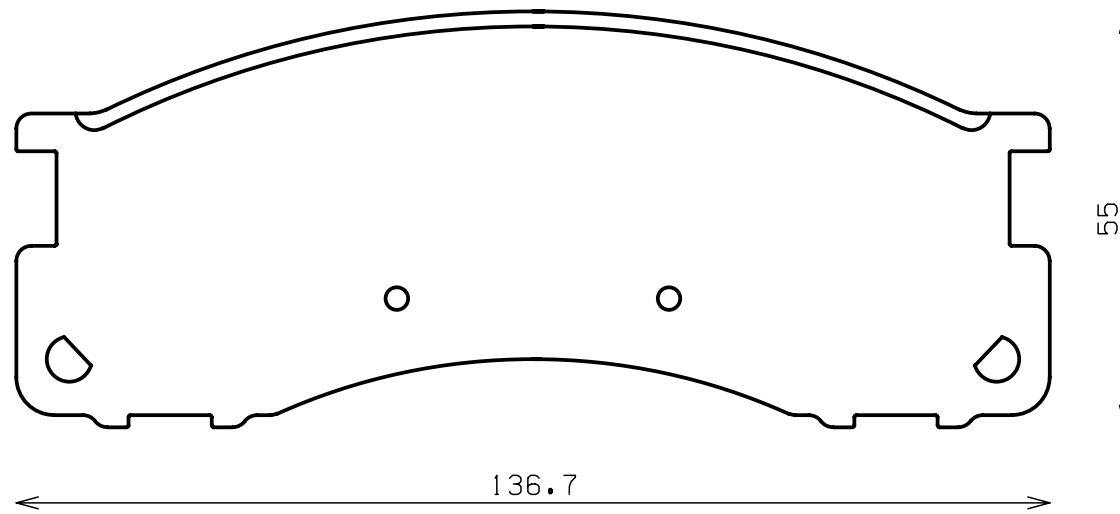

ENDLESS[®]

Thickness : 15.5

Part No : EP328