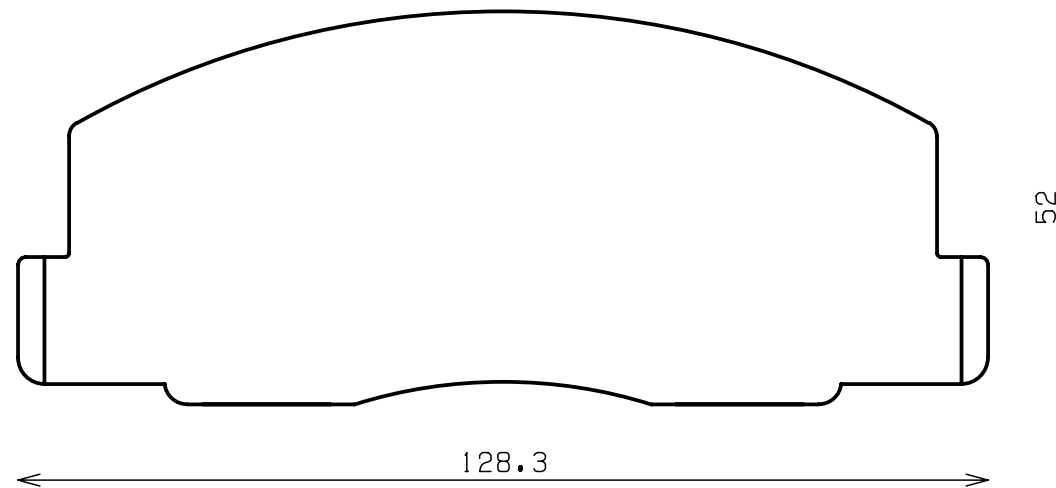

ENDLESS[®]

Thickness : 15.5

Part No : EP328