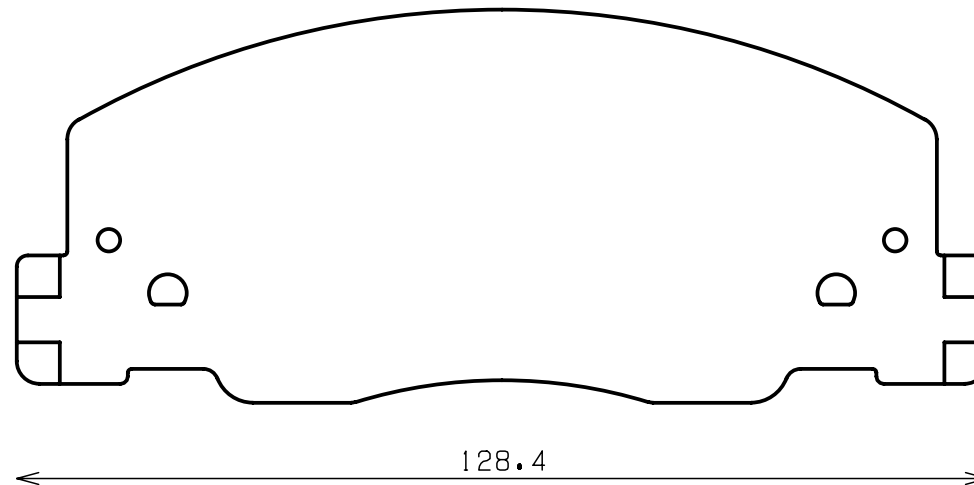

ENDLESS®

Thickness : 15.5

Part No : EP376