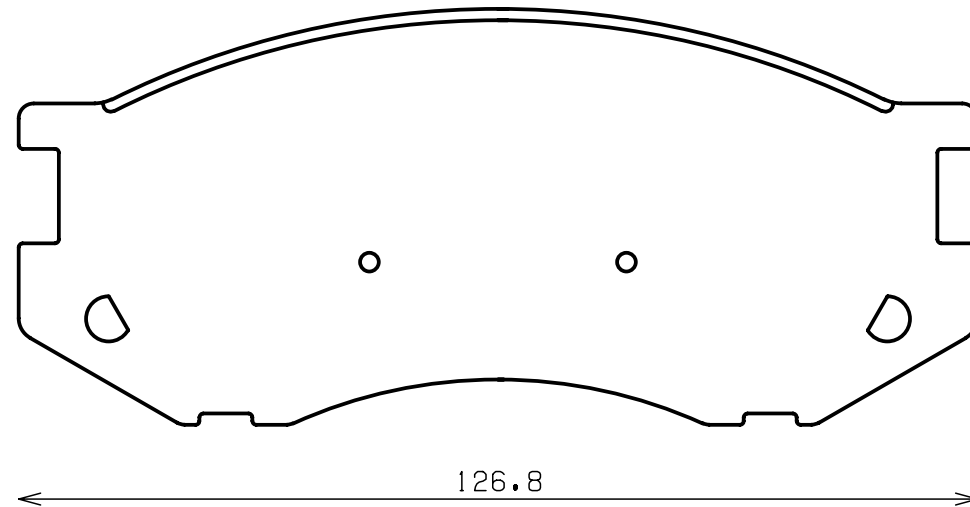

ENDLESS®

Thickness : 15.5

Part No : EP376