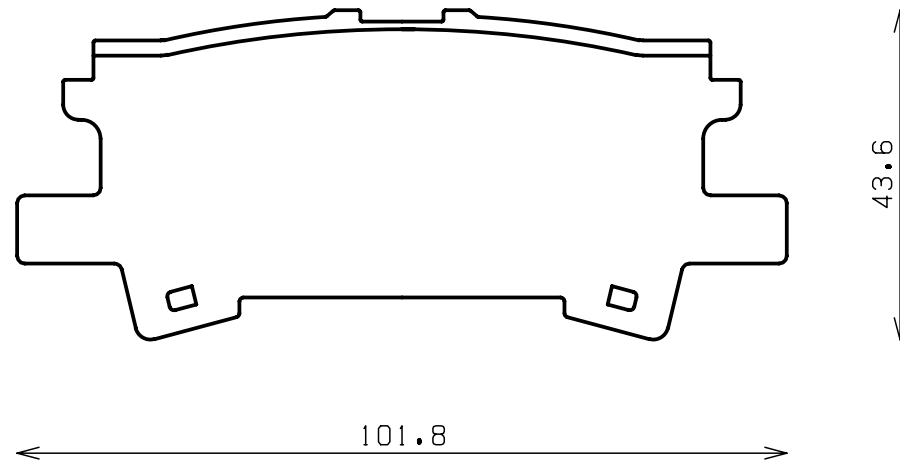

ENDLESS®

Thickness : 15.5

Part No : EP426